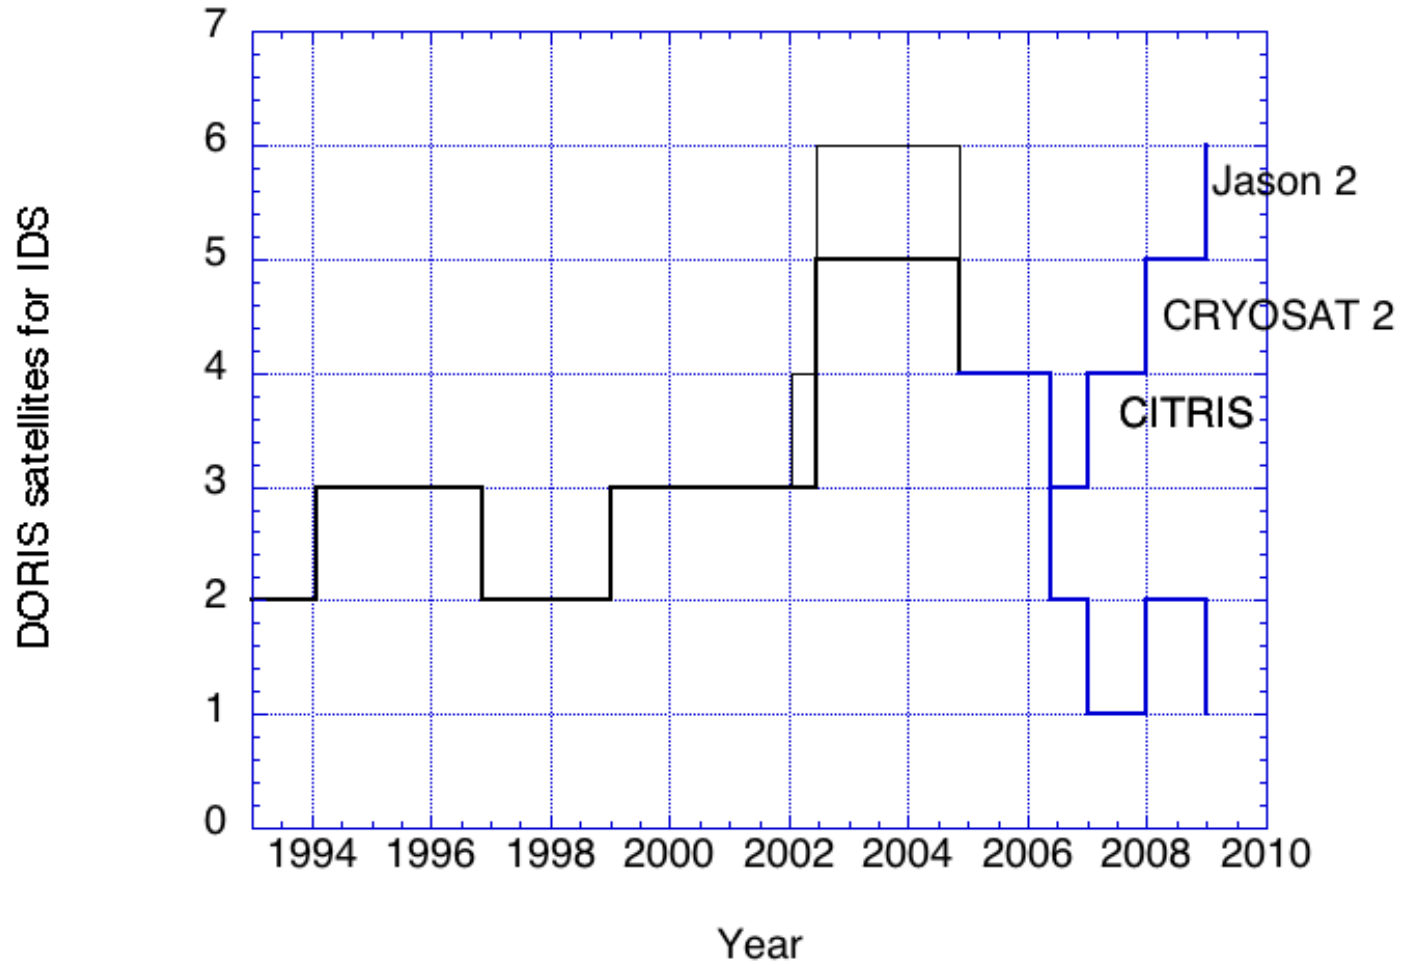

DORIS constellation for IDS

DORIS satellites and IDS

- Main function is POD, data given to IDS
- Main function is POD, data not given to IDS (Pleiades)
- DORIS as payload opportunity
- Dedicated satellites (simulations)
 - DORIS alone
 - DORIS with other techniques (collocation in space)