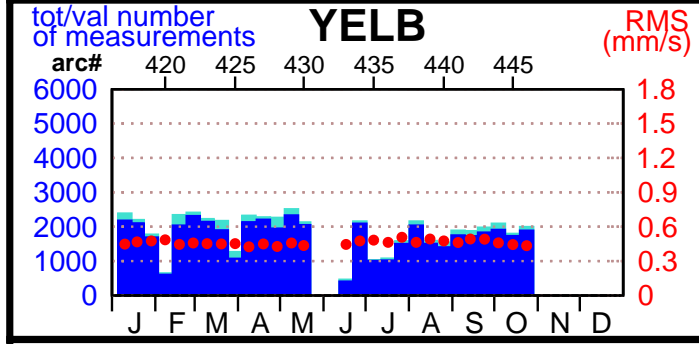

2004 - POE statistics

SPOT2

SPOT4

SPOT5

TOPEX

JASON1

ENVISAT