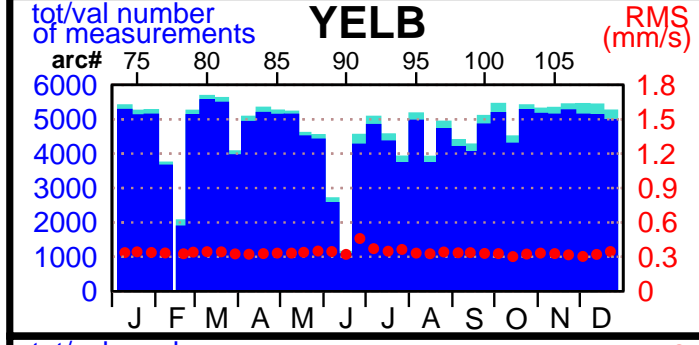

2004 - POE statistics

SPOT2

SPOT4

SPOT5

TOPEX

JASON1

ENVISAT