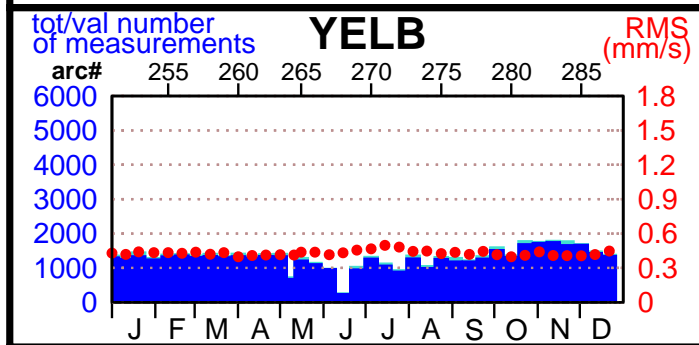

2004 - POE statistics

SPOT2

SPOT4

SPOT5

TOPEX

JASON1

ENVISAT