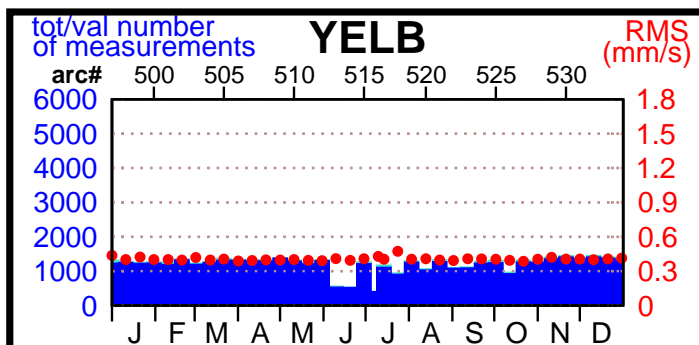

2004 - POE statistics

SPOT2

SPOT4

SPOT5

TOPEX

JASON1

ENVISAT