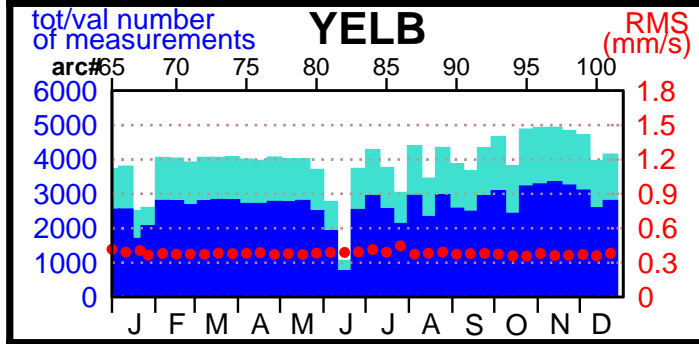

2004 - POE statistics

SPOT2

SPOT4

SPOT5

TOPEX

JASON1

ENVISAT