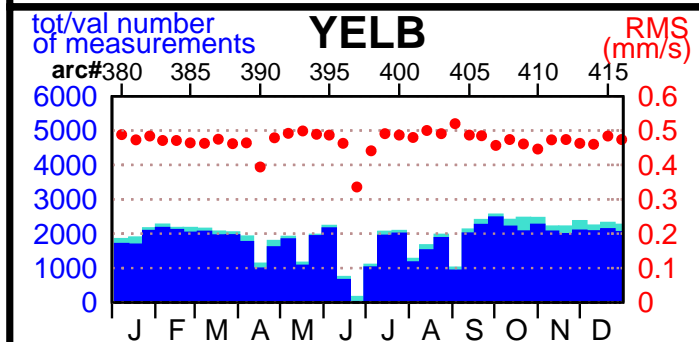

2003 - POE statistics

SPOT2

SPOT4

SPOT5

TOPEX

JASON1

ENVISAT