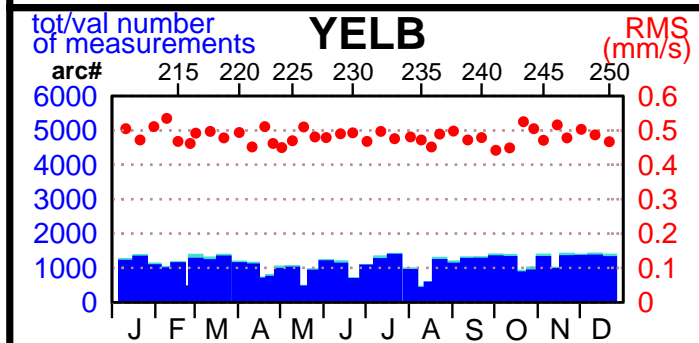

2003 - POE statistics

SPOT2

SPOT4

SPOT5

TOPEX

JASON1

ENVISAT