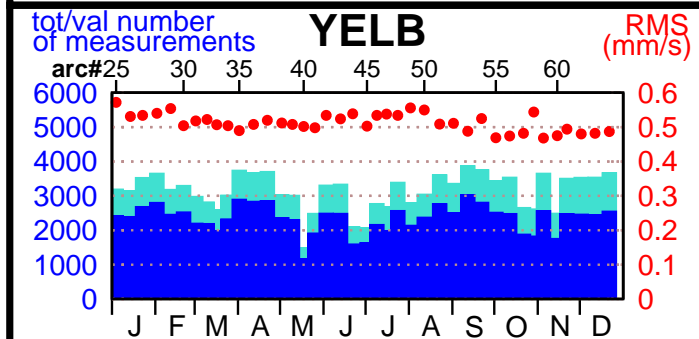

2003 - POE statistics

SPOT2

SPOT4

SPOT5

TOPEX

JASON1

ENVISAT