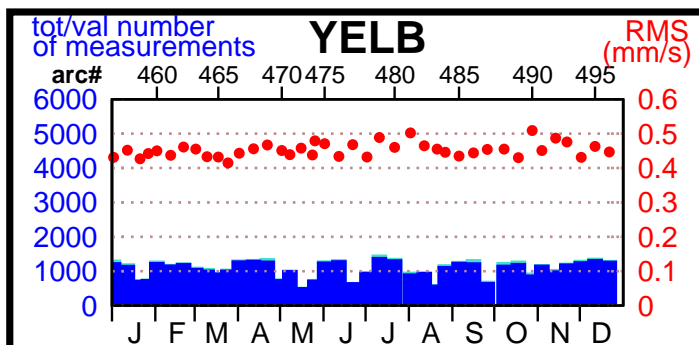

2003 - POE statistics

SPOT2

SPOT4

SPOT5

TOPEX

JASON1

ENVISAT