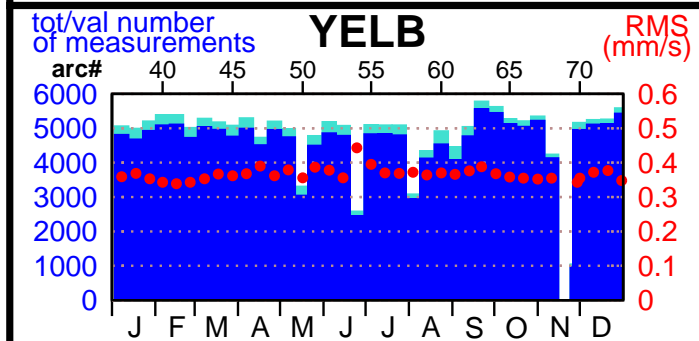

2003 - POE statistics

SPOT2

SPOT4

SPOT5

TOPEX

JASON1

ENVISAT