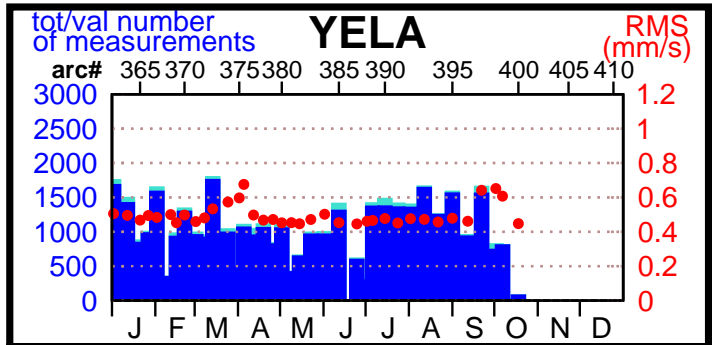

2001 - POE statistics

SPOT2

SPOT4

TOPEX