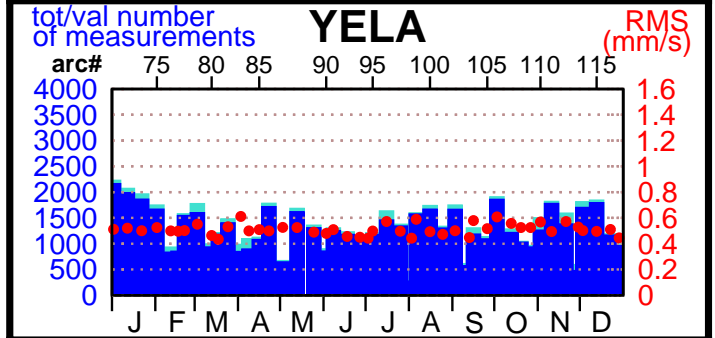

2000 - POE statistics

SPOT2

SPOT4

TOPEX