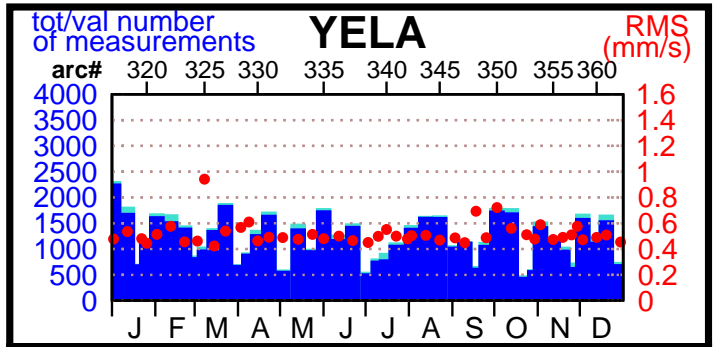

2000 - POE statistics

SPOT2

SPOT4

TOPEX