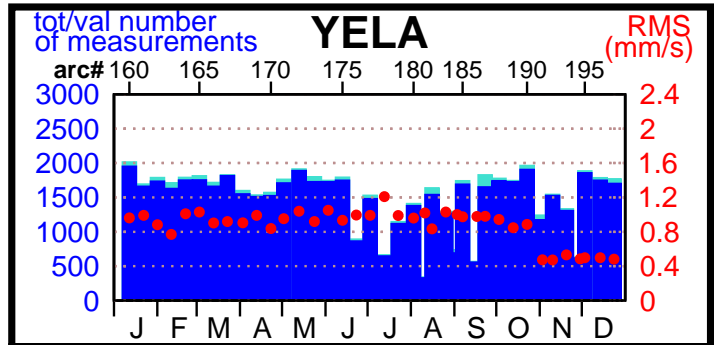

1996 - POE statistics

SPOT2

TOPEX