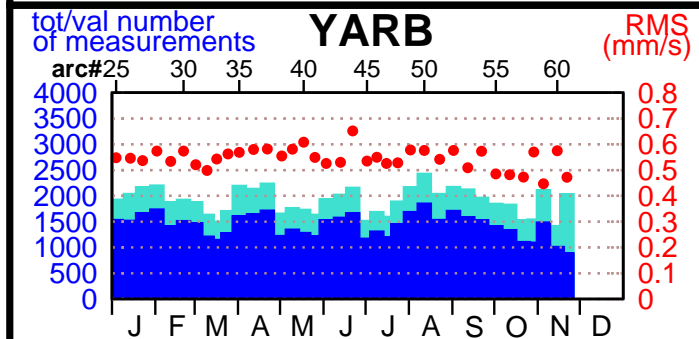

2003 - POE statistics

SPOT2

SPOT4

SPOT5

TOPEX

JASON1

ENVISAT