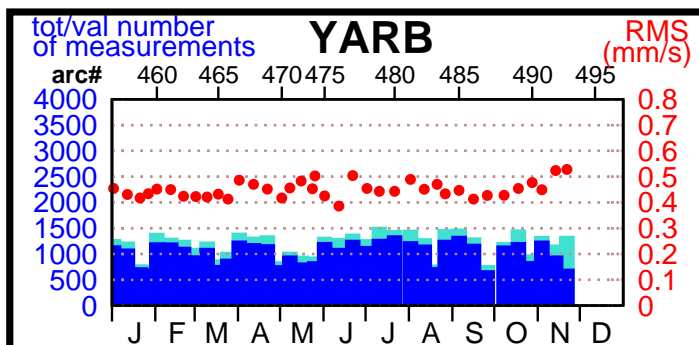

2003 - POE statistics

SPOT2

SPOT4

SPOT5

TOPEX

JASON1

ENVISAT