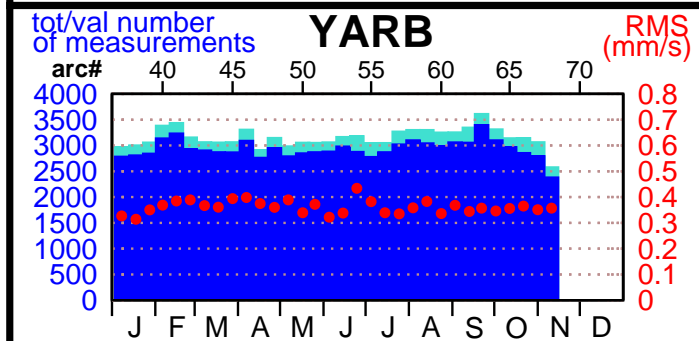

2003 - POE statistics

SPOT2

SPOT4

SPOT5

TOPEX

JASON1

ENVISAT