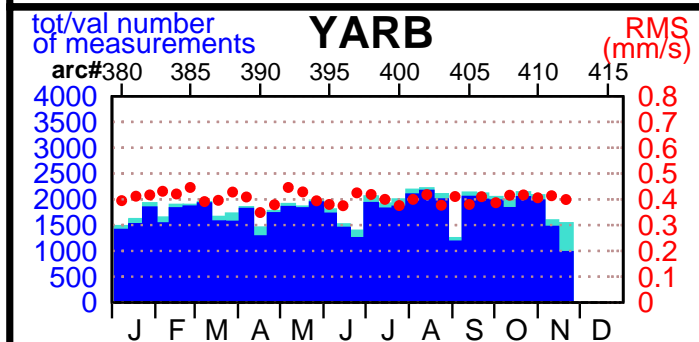

2003 - POE statistics

SPOT2

SPOT4

SPOT5

TOPEX

JASON1

ENVISAT