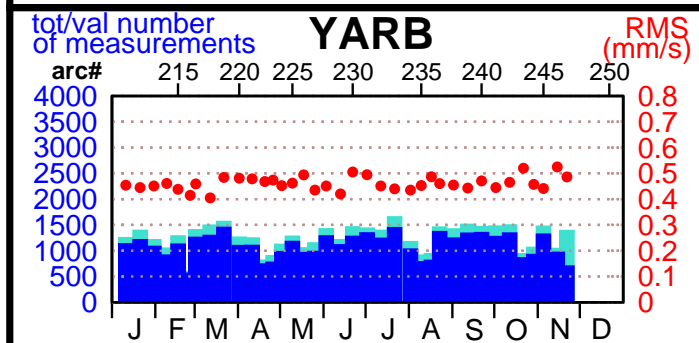

2003 - POE statistics

SPOT2

SPOT4

SPOT5

TOPEX

JASON1

ENVISAT