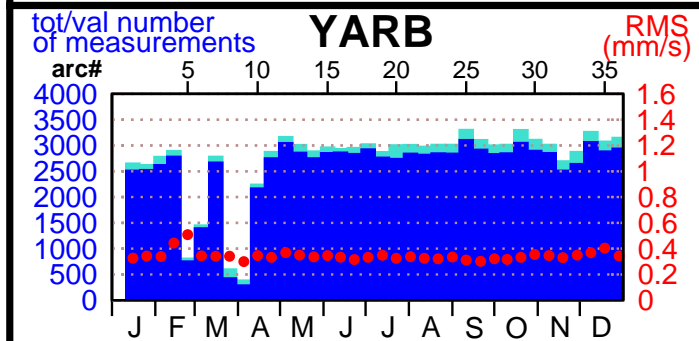

2002 - POE statistics

SPOT2

SPOT4

SPOT5

TOPEX

JASON1

ENVISAT