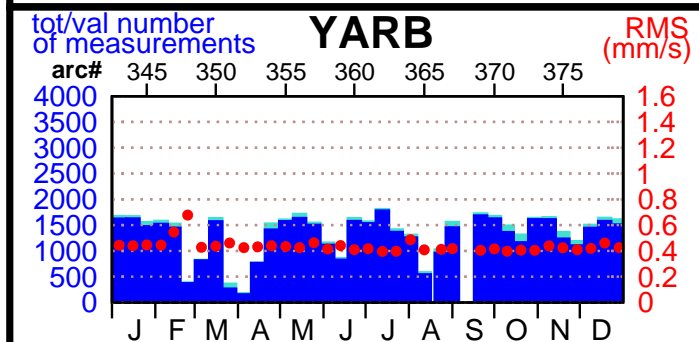

2002 - POE statistics

SPOT2

SPOT4

SPOT5

TOPEX

JASON1

ENVISAT