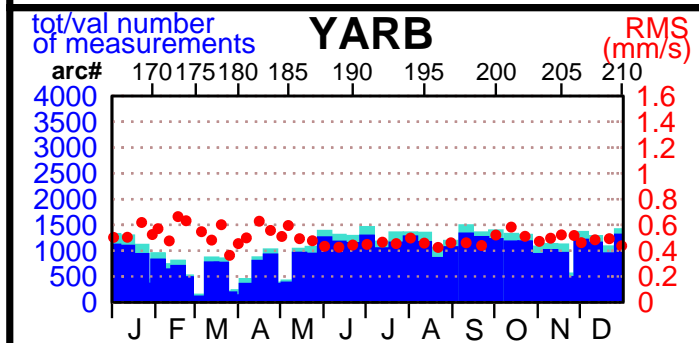

2002 - POE statistics

SPOT2

SPOT4

SPOT5

TOPEX

JASON1

ENVISAT