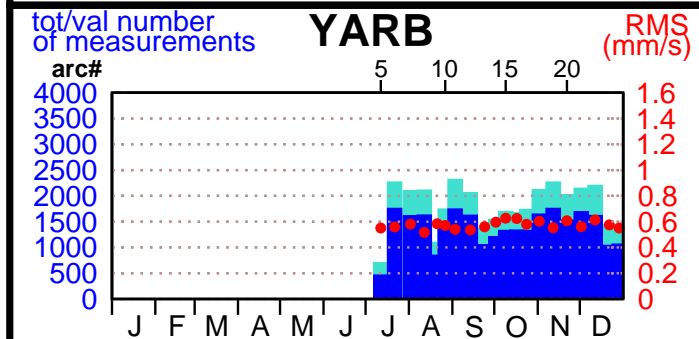

2002 - POE statistics

SPOT2

SPOT4

SPOT5

TOPEX

JASON1

ENVISAT