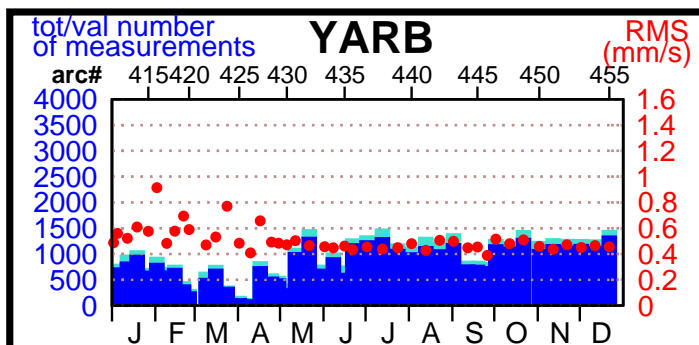

2002 - POE statistics

SPOT2

SPOT4

SPOT5

TOPEX

JASON1

ENVISAT