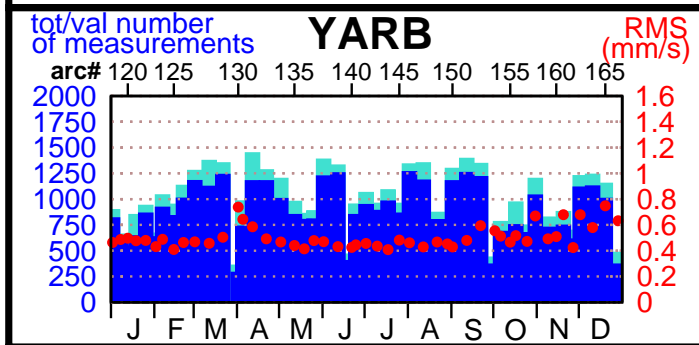

2001 - POE statistics

SPOT2

SPOT4

TOPEX