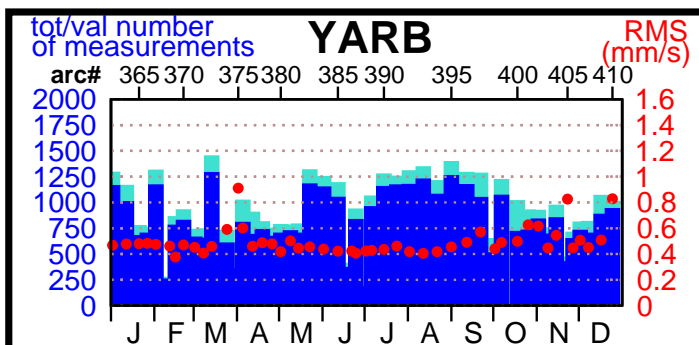

2001 - POE statistics

SPOT2

SPOT4

TOPEX