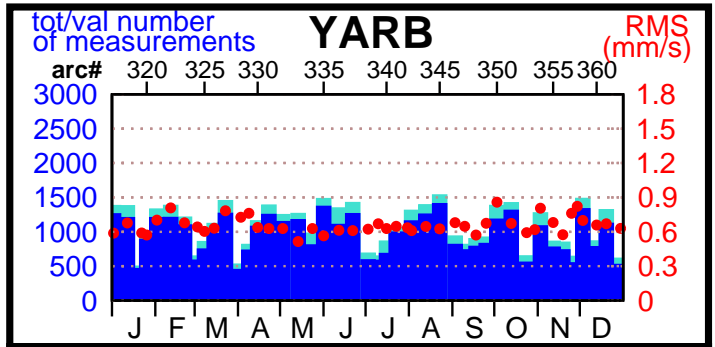

2000 - POE statistics

SPOT2

SPOT4

TOPEX