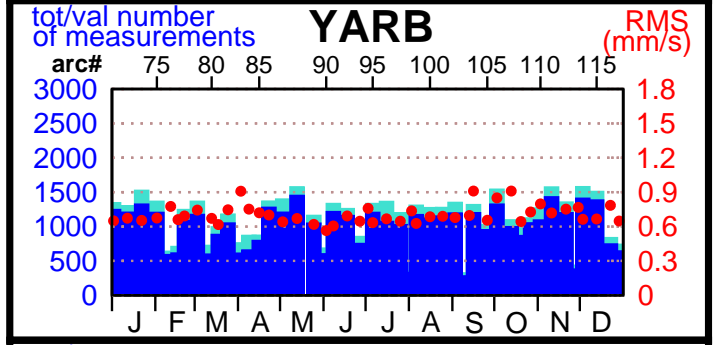

2000 - POE statistics

SPOT2

SPOT4

TOPEX