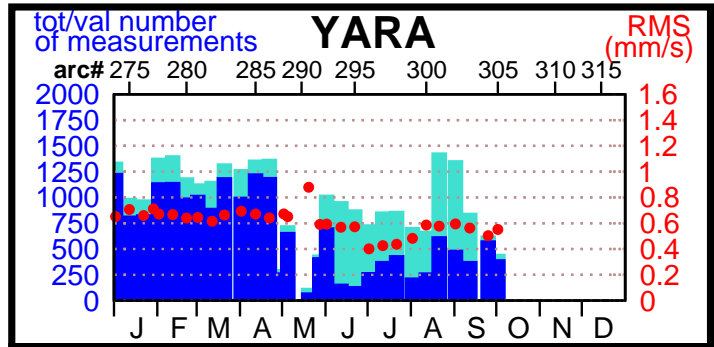

1999 - POE statistics

SPOT2

TOPEX