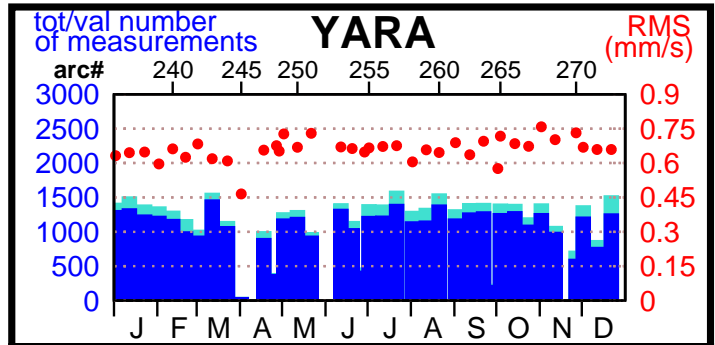

1998 - POE statistics

SPOT2

TOPEX