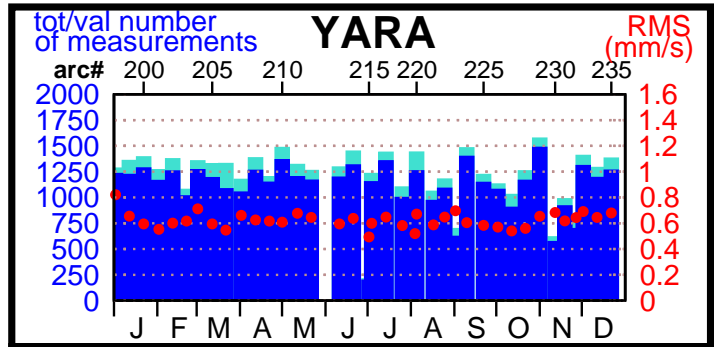

1997 - POE statistics

SPOT2

TOPEX