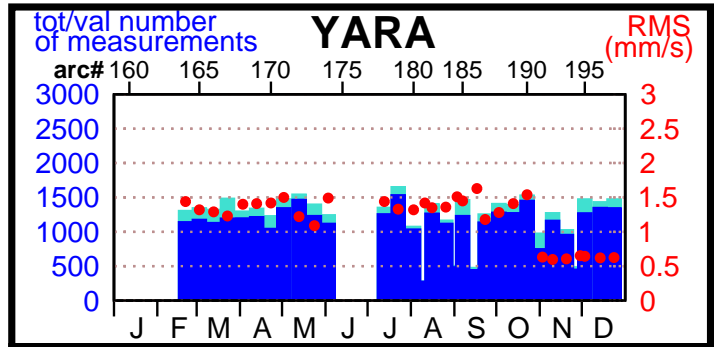

1996 - POE statistics

SPOT2

TOPEX