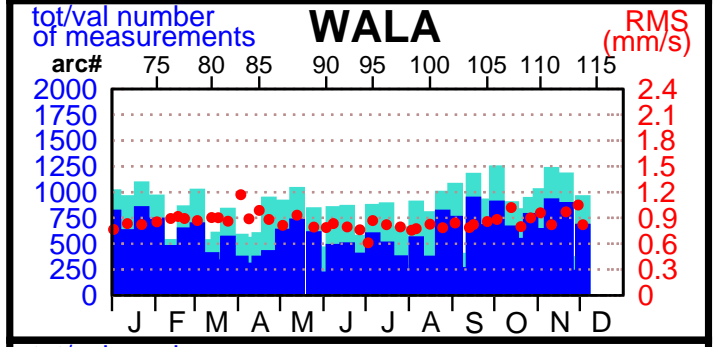

2000 - POE statistics

SPOT2

SPOT4

TOPEX