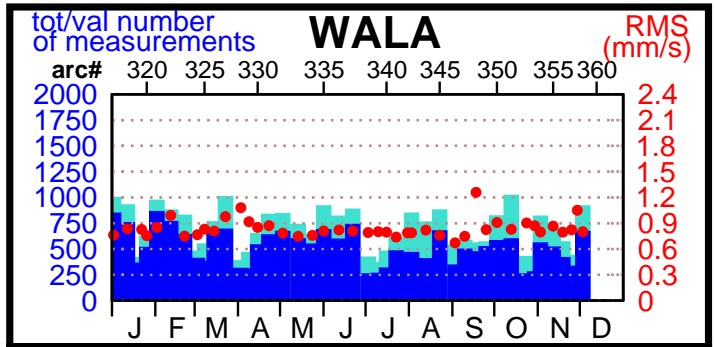

2000 - POE statistics

SPOT2

SPOT4

TOPEX