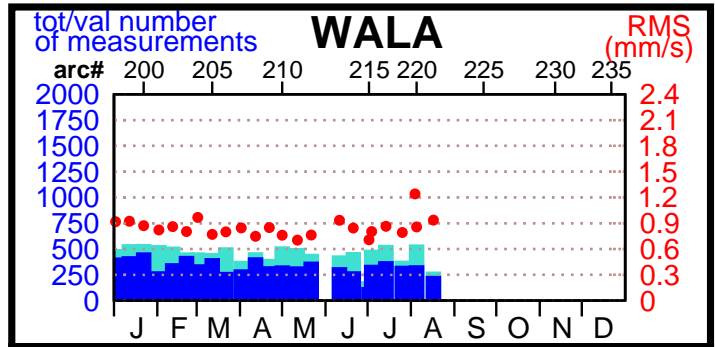

1997 - POE statistics

SPOT2

TOPEX