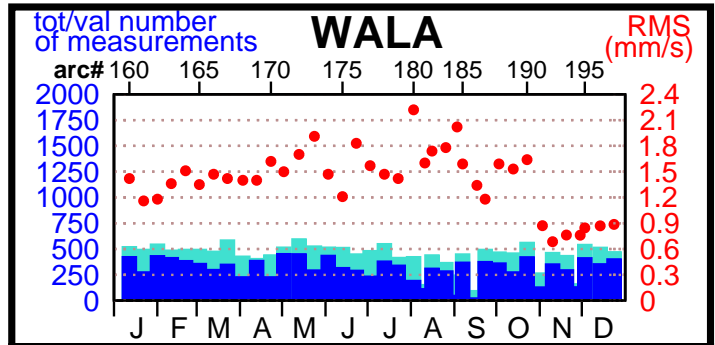

1996 - POE statistics

SPOT2

TOPEX