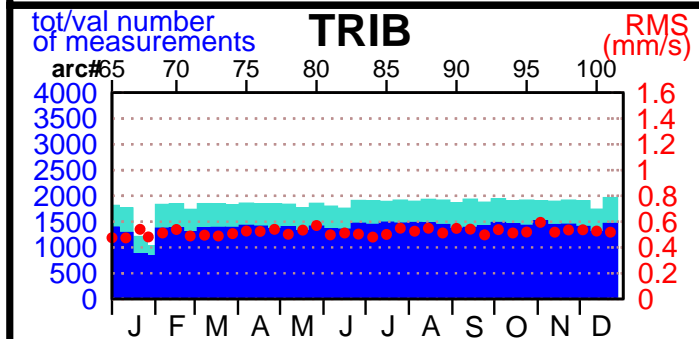

2004 - POE statistics

SPOT2

SPOT4

SPOT5

TOPEX

JASON1

ENVISAT