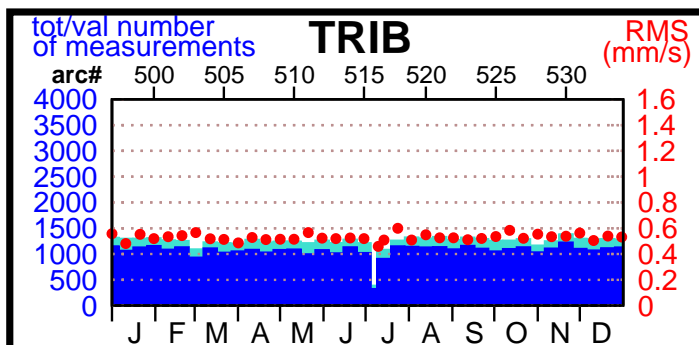

2004 - POE statistics

SPOT2

SPOT4

SPOT5

TOPEX

JASON1

ENVISAT