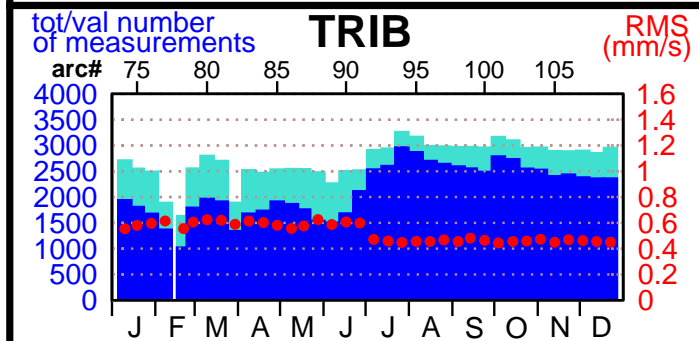

2004 - POE statistics

SPOT2

SPOT4

SPOT5

TOPEX

JASON1

ENVISAT