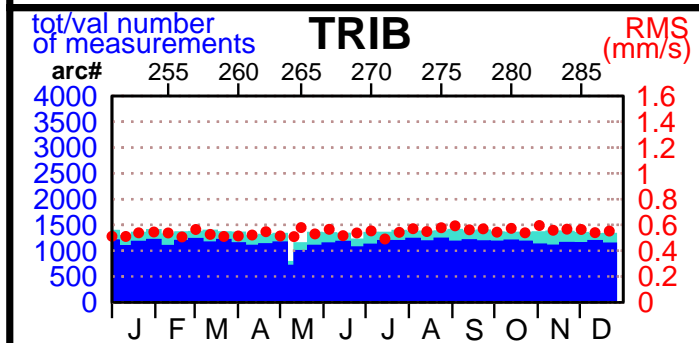

2004 - POE statistics

SPOT2

SPOT4

SPOT5

TOPEX

JASON1

ENVISAT