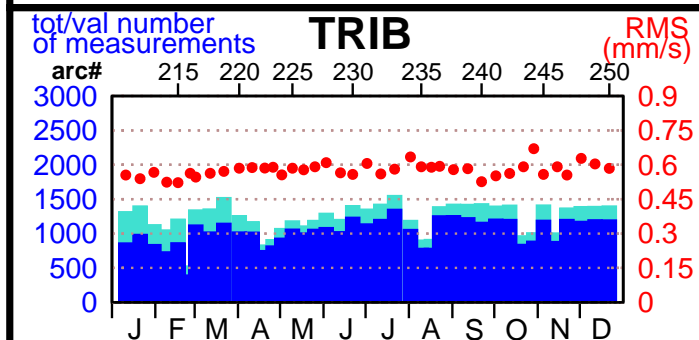

2003 - POE statistics

SPOT2

SPOT4

SPOT5

TOPEX

JASON1

ENVISAT