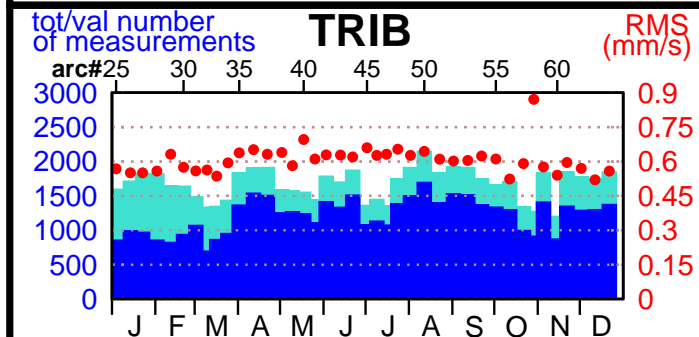

2003 - POE statistics

SPOT2

SPOT4

SPOT5

TOPEX

JASON1

ENVISAT