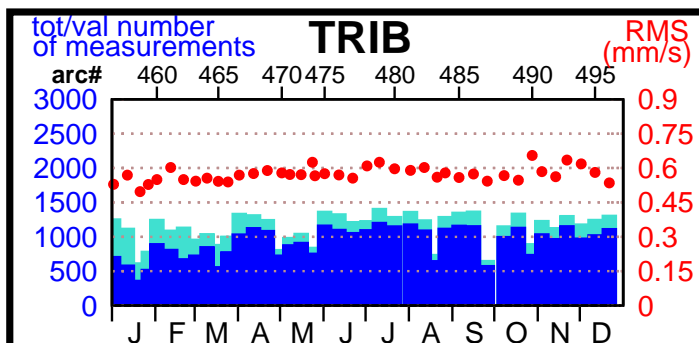

2003 - POE statistics

SPOT2

SPOT4

SPOT5

TOPEX

JASON1

ENVISAT