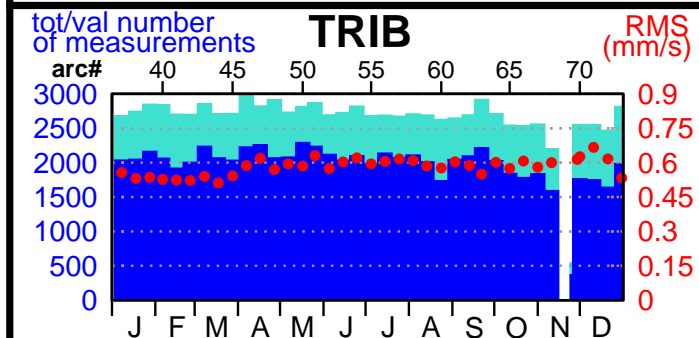

2003 - POE statistics

SPOT2

SPOT4

SPOT5

TOPEX

JASON1

ENVISAT