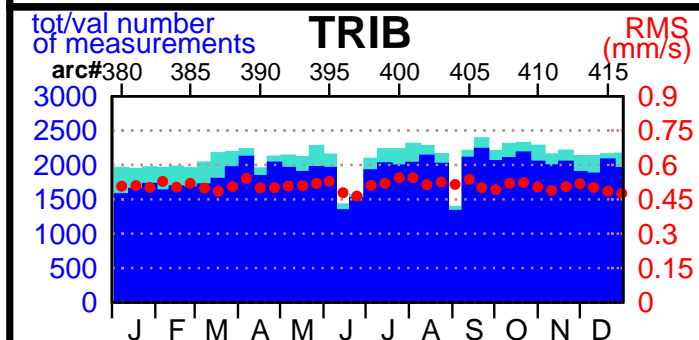

2003 - POE statistics

SPOT2

SPOT4

SPOT5

TOPEX

JASON1

ENVISAT