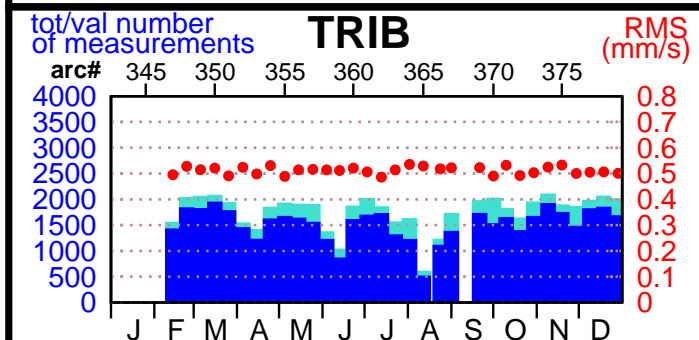

2002 - POE statistics

SPOT2

SPOT4

SPOT5

TOPEX

JASON1

ENVISAT