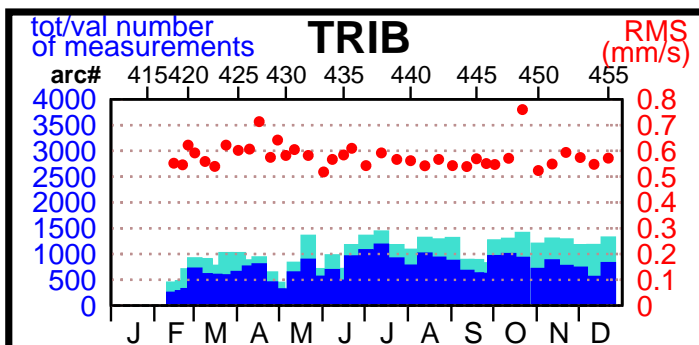

2002 - POE statistics

SPOT2

SPOT4

SPOT5

TOPEX

JASON1

ENVISAT