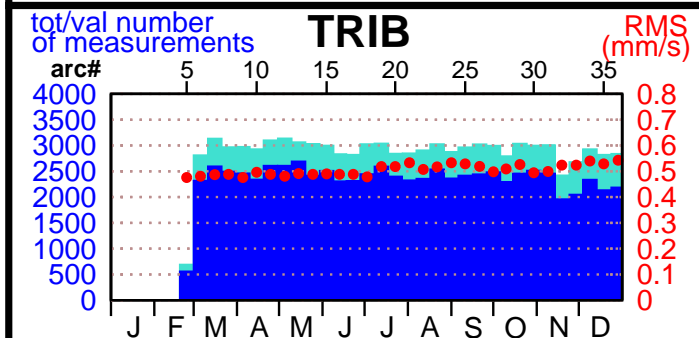

2002 - POE statistics

SPOT2

SPOT4

SPOT5

TOPEX

JASON1

ENVISAT