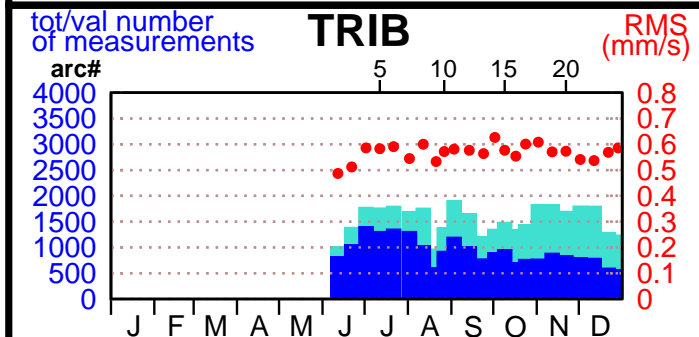

2002 - POE statistics

SPOT2

SPOT4

SPOT5

TOPEX

JASON1

ENVISAT