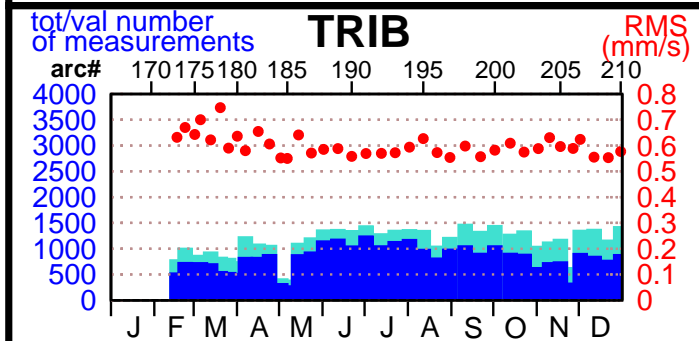

2002 - POE statistics

SPOT2

SPOT4

SPOT5

TOPEX

JASON1

ENVISAT