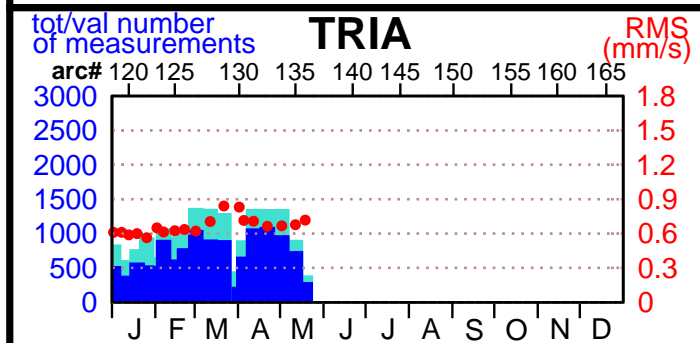

2001 - POE statistics

SPOT2

SPOT4

TOPEX