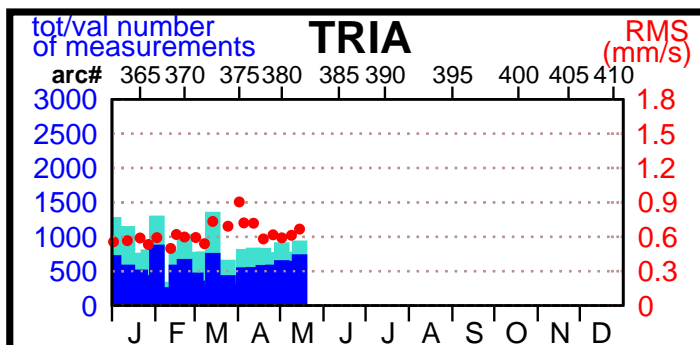

2001 - POE statistics

SPOT2

SPOT4

TOPEX