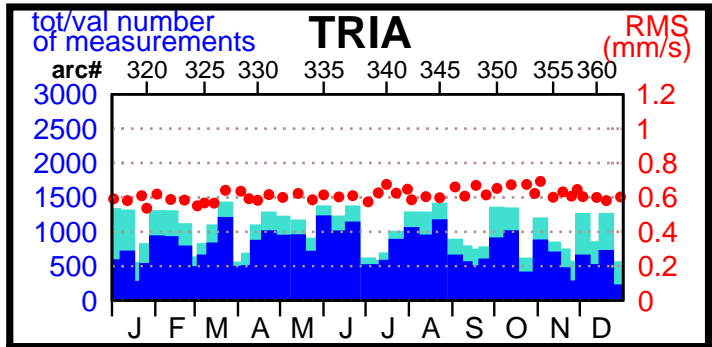

2000 - POE statistics

SPOT2

SPOT4

TOPEX