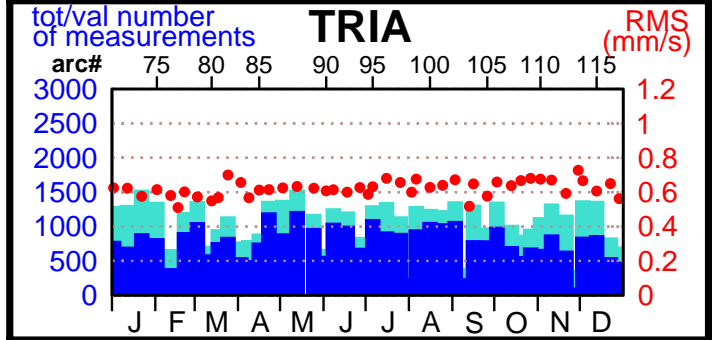

2000 - POE statistics

SPOT2

SPOT4

TOPEX