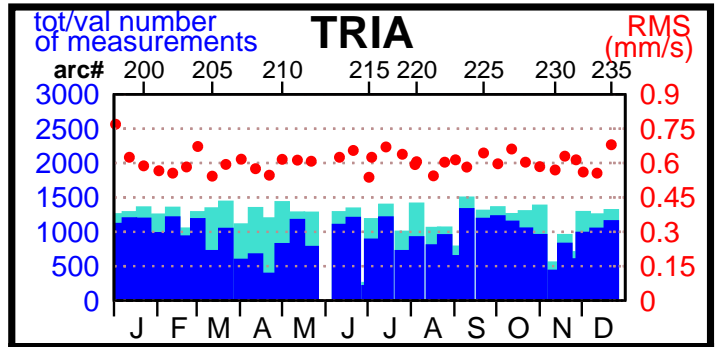

1997 - POE statistics

SPOT2

TOPEX