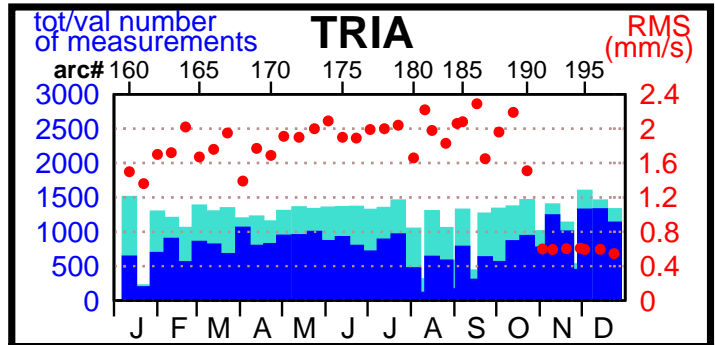

1996 - POE statistics

SPOT2

TOPEX