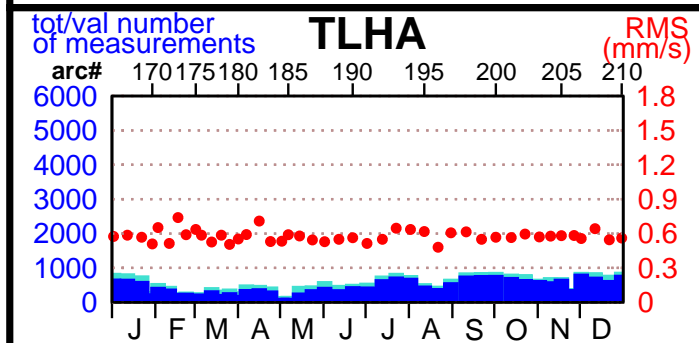

2002 - POE statistics

SPOT2

SPOT4

SPOT5

TOPEX

JASON1

ENVISAT