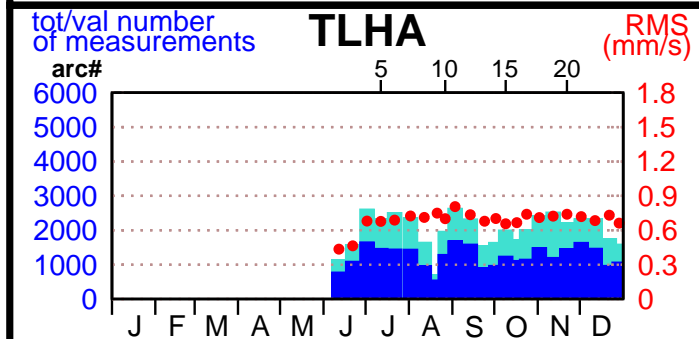

2002 - POE statistics

SPOT2

SPOT4

SPOT5

TOPEX

JASON1

ENVISAT