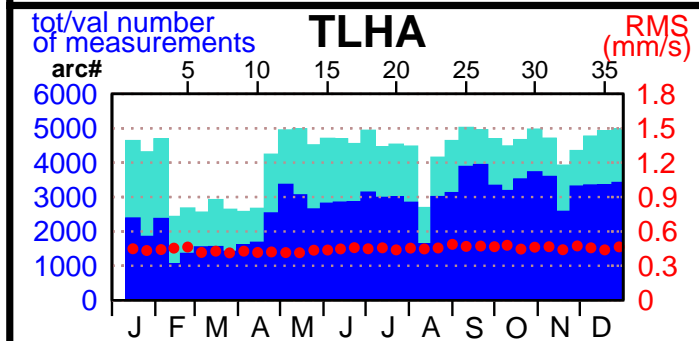

2002 - POE statistics

SPOT2

SPOT4

SPOT5

TOPEX

JASON1

ENVISAT