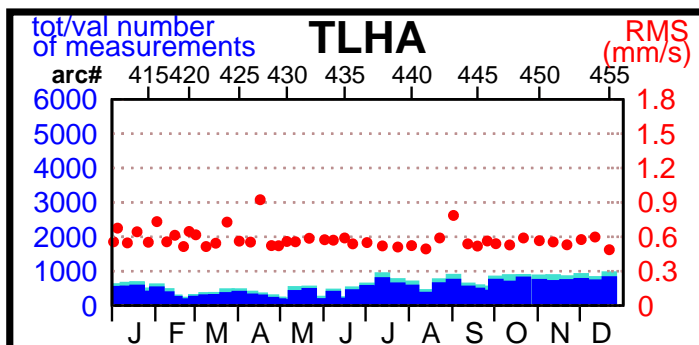

2002 - POE statistics

SPOT2

SPOT4

SPOT5

TOPEX

JASON1

ENVISAT