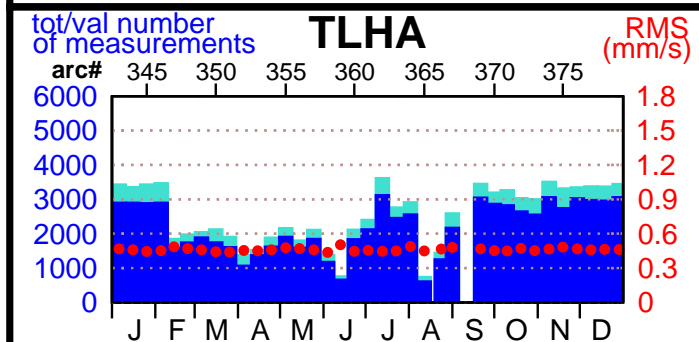

2002 - POE statistics

SPOT2

SPOT4

SPOT5

TOPEX

JASON1

ENVISAT