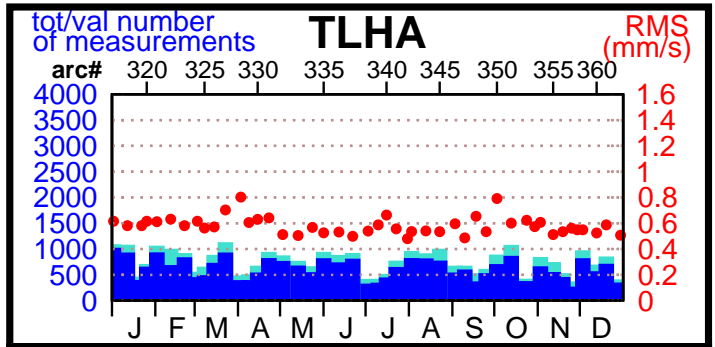

2000 - POE statistics

SPOT2

SPOT4

TOPEX