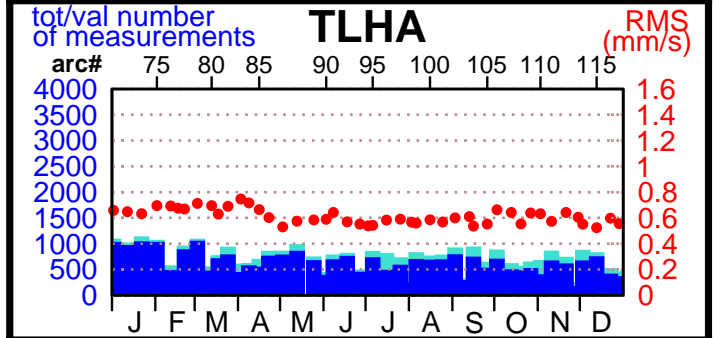

2000 - POE statistics

SPOT2

SPOT4

TOPEX