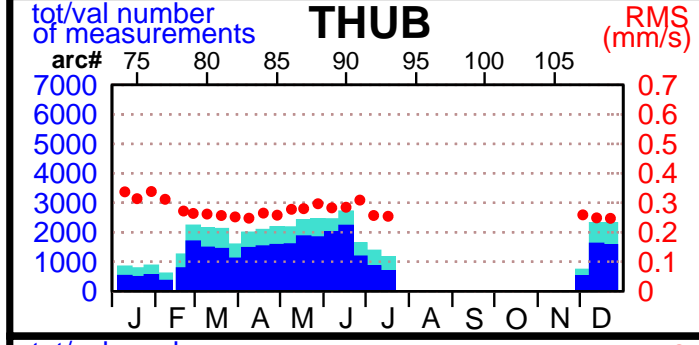

2004 - POE statistics

SPOT2

SPOT4

SPOT5

TOPEX

JASON1

ENVISAT