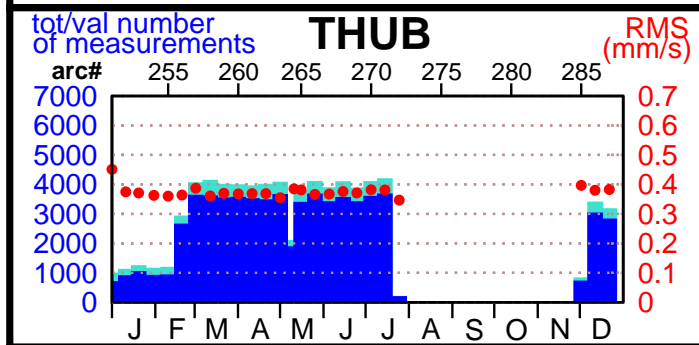

2004 - POE statistics

SPOT2

SPOT4

SPOT5

TOPEX

JASON1

ENVISAT