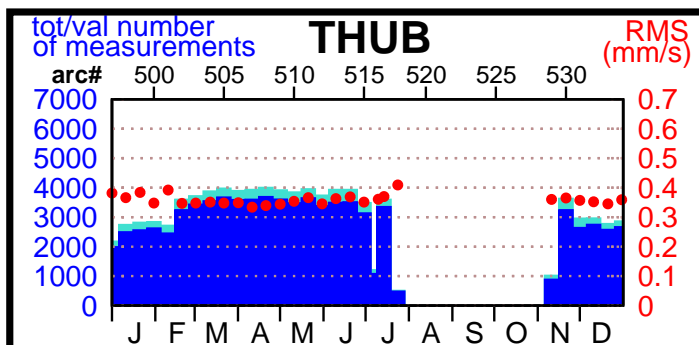

2004 - POE statistics

SPOT2

SPOT4

SPOT5

TOPEX

JASON1

ENVISAT