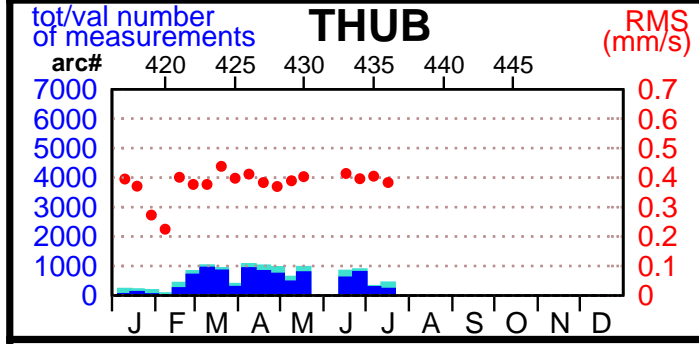

2004 - POE statistics

SPOT2

SPOT4

SPOT5

TOPEX

JASON1

ENVISAT