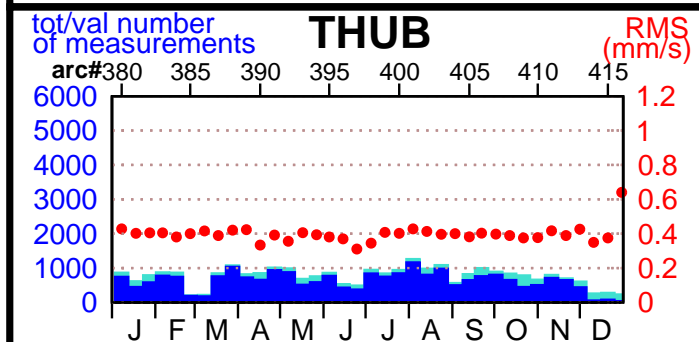

2003 - POE statistics

SPOT2

SPOT4

SPOT5

TOPEX

JASON1

ENVISAT