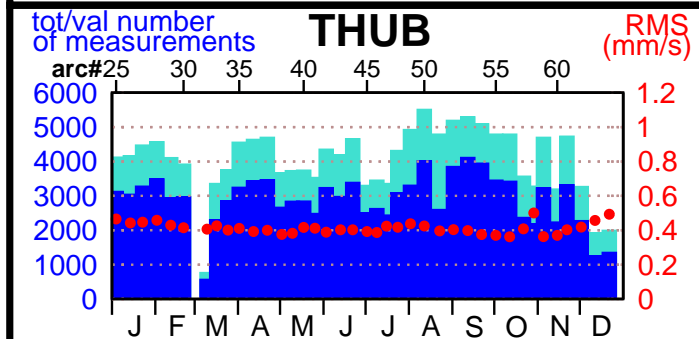

2003 - POE statistics

SPOT2

SPOT4

SPOT5

TOPEX

JASON1

ENVISAT