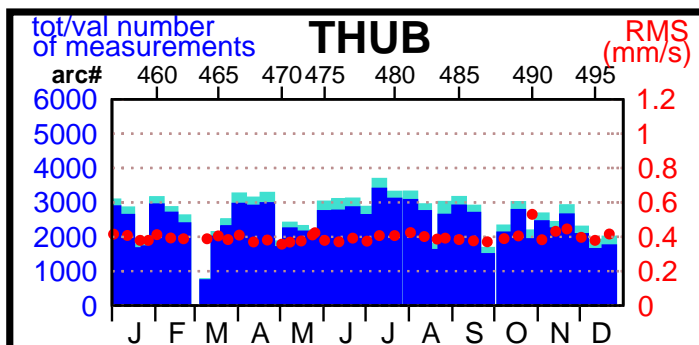

2003 - POE statistics

SPOT2

SPOT4

SPOT5

TOPEX

JASON1

ENVISAT