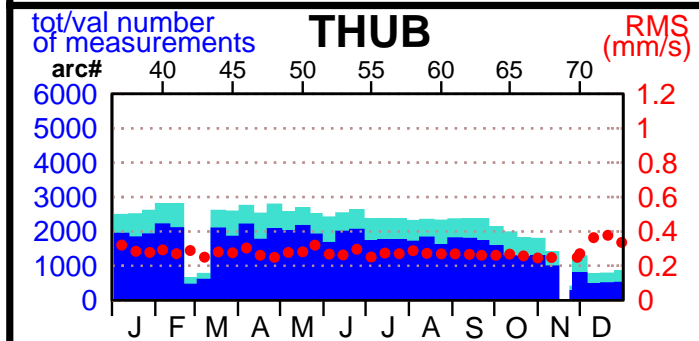

2003 - POE statistics

SPOT2

SPOT4

SPOT5

TOPEX

JASON1

ENVISAT