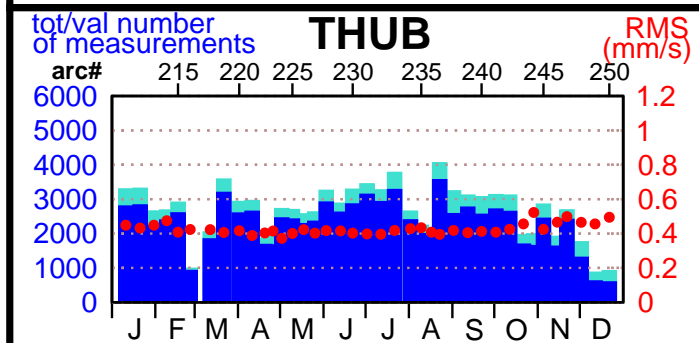

2003 - POE statistics

SPOT2

SPOT4

SPOT5

TOPEX

JASON1

ENVISAT