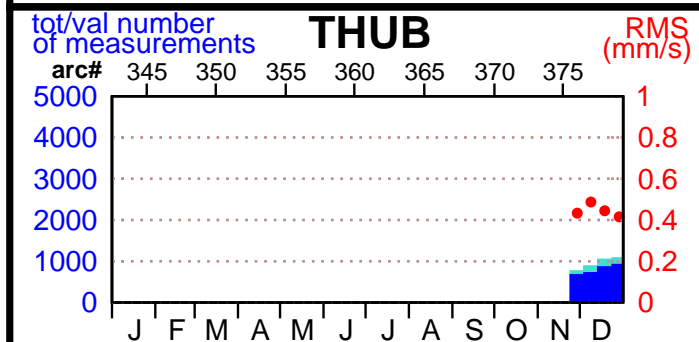

2002 - POE statistics

SPOT2

SPOT4

SPOT5

TOPEX

JASON1

ENVISAT