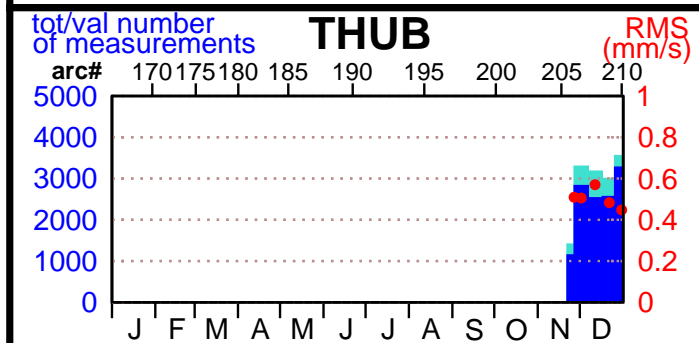

2002 - POE statistics

SPOT2

SPOT4

SPOT5

TOPEX

JASON1

ENVISAT