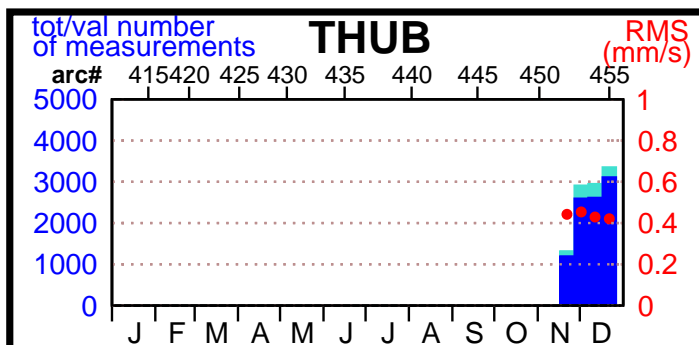

2002 - POE statistics

SPOT2

SPOT4

SPOT5

TOPEX

JASON1

ENVISAT