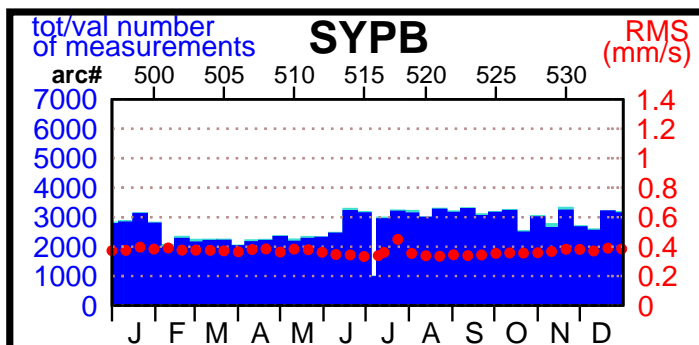

2004 - POE statistics

SPOT2

SPOT4

SPOT5

TOPEX

JASON1

ENVISAT