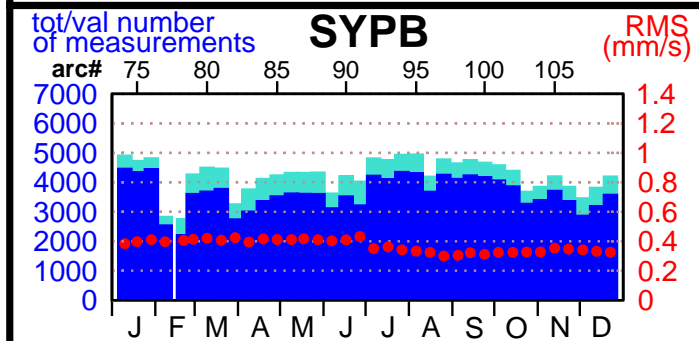

2004 - POE statistics

SPOT2

SPOT4

SPOT5

TOPEX

JASON1

ENVISAT