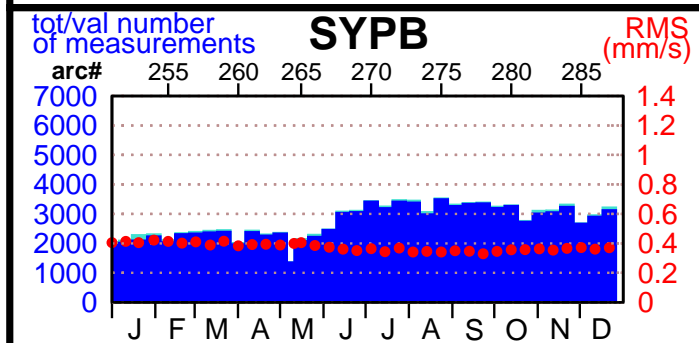

2004 - POE statistics

SPOT2

SPOT4

SPOT5

TOPEX

JASON1

ENVISAT