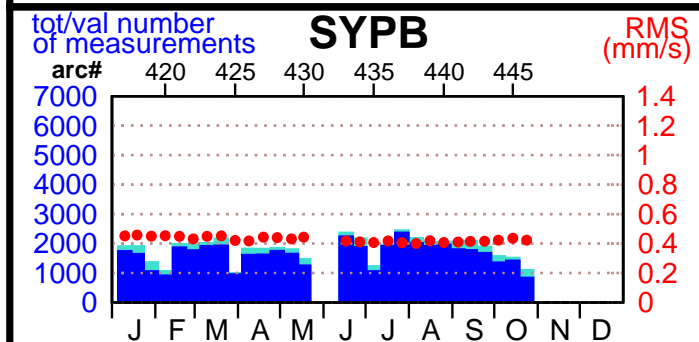

2004 - POE statistics

SPOT2

SPOT4

SPOT5

TOPEX

JASON1

ENVISAT