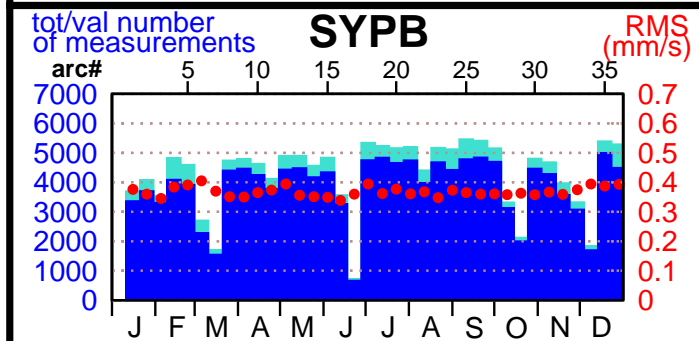

2002 - POE statistics

SPOT2

SPOT4

SPOT5

TOPEX

JASON1

ENVISAT