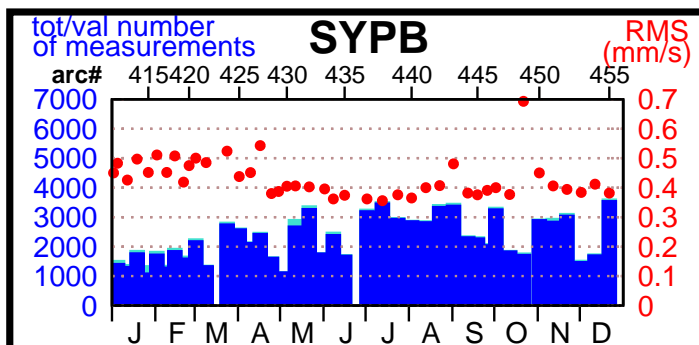

2002 - POE statistics

SPOT2

SPOT4

SPOT5

TOPEX

JASON1

ENVISAT