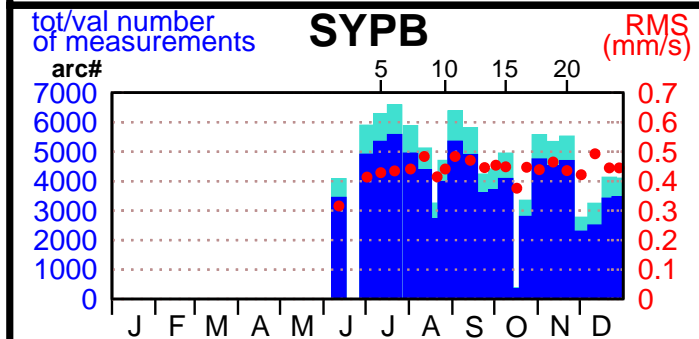

2002 - POE statistics

SPOT2

SPOT4

SPOT5

TOPEX

JASON1

ENVISAT