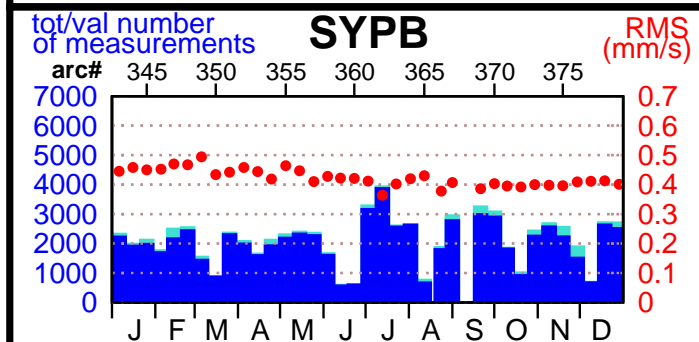

2002 - POE statistics

SPOT2

SPOT4

SPOT5

TOPEX

JASON1

ENVISAT