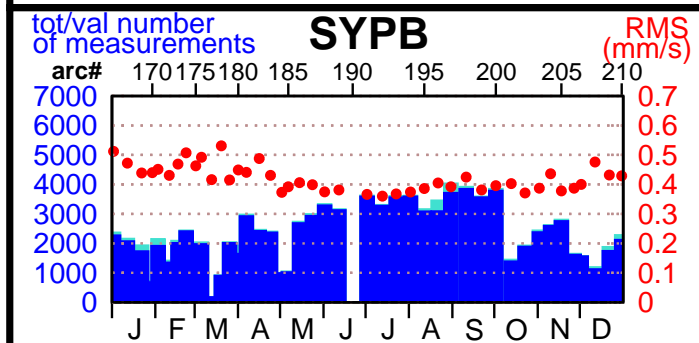

2002 - POE statistics

SPOT2

SPOT4

SPOT5

TOPEX

JASON1

ENVISAT