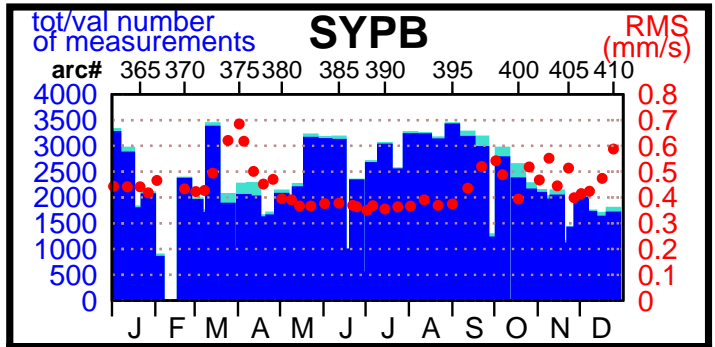

2001 - POE statistics

SPOT2

SPOT4

TOPEX