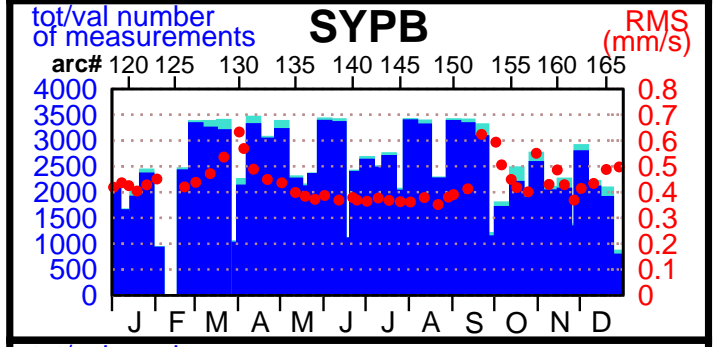

2001 - POE statistics

SPOT2

SPOT4

TOPEX