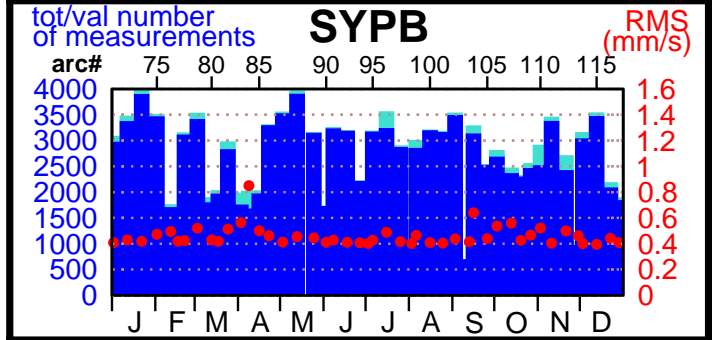

2000 - POE statistics

SPOT2

SPOT4

TOPEX