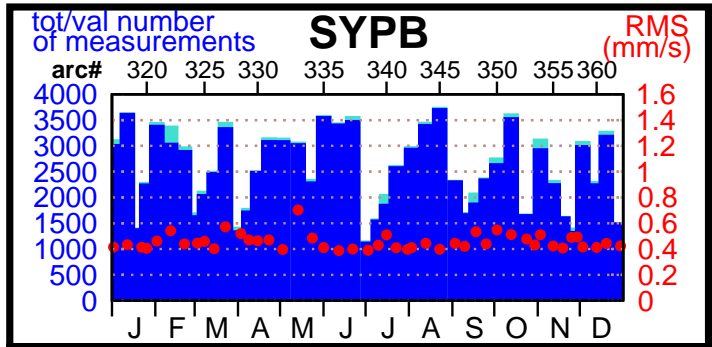

2000 - POE statistics

SPOT2

SPOT4

TOPEX