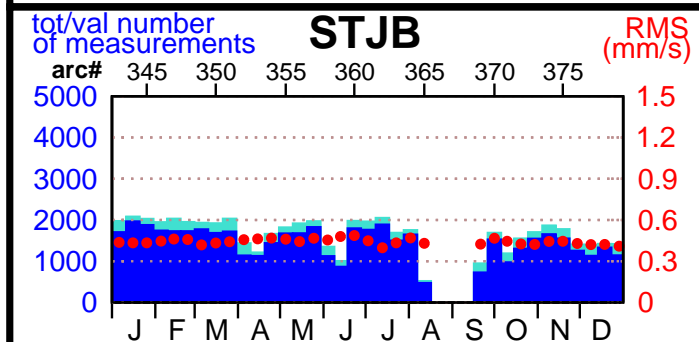

2002 - POE statistics

SPOT2

SPOT4

SPOT5

TOPEX

JASON1

ENVISAT