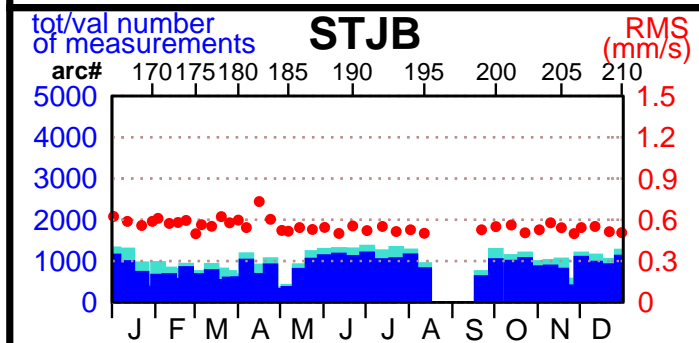

2002 - POE statistics

SPOT2

SPOT4

SPOT5

TOPEX

JASON1

ENVISAT