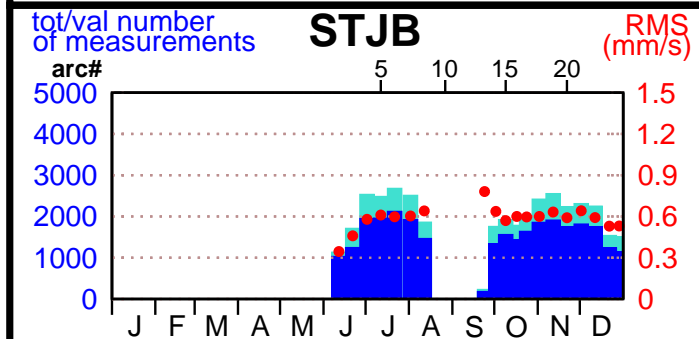

2002 - POE statistics

SPOT2

SPOT4

SPOT5

TOPEX

JASON1

ENVISAT