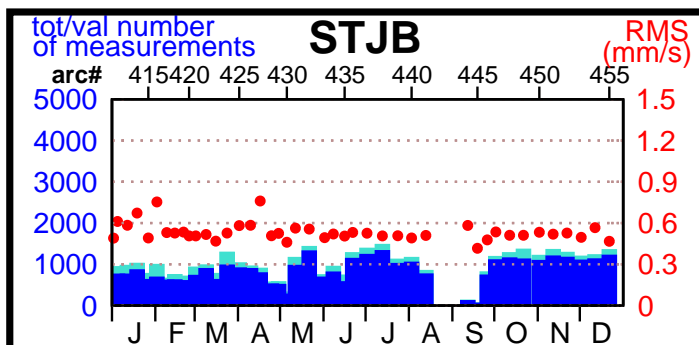

2002 - POE statistics

SPOT2

SPOT4

SPOT5

TOPEX

JASON1

ENVISAT