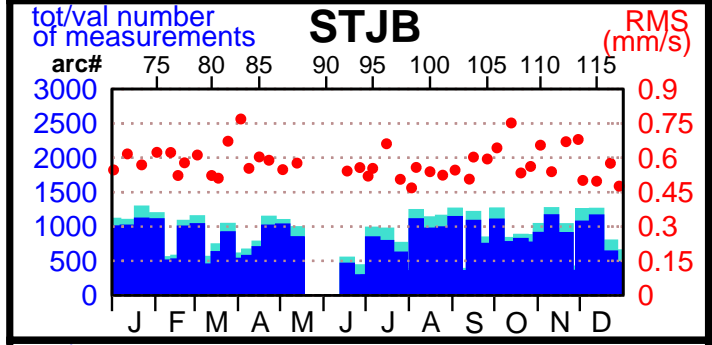

2000 - POE statistics

SPOT2

SPOT4

TOPEX