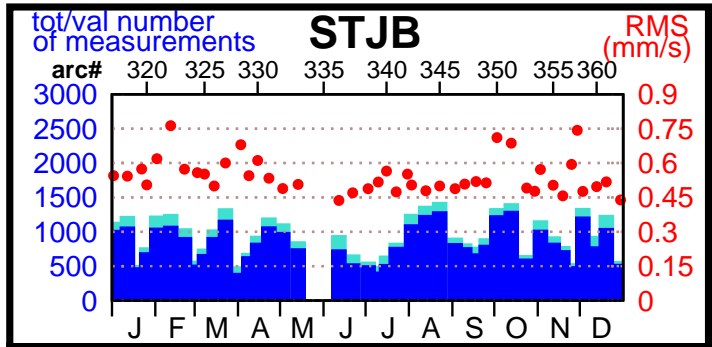

2000 - POE statistics

SPOT2

SPOT4

TOPEX