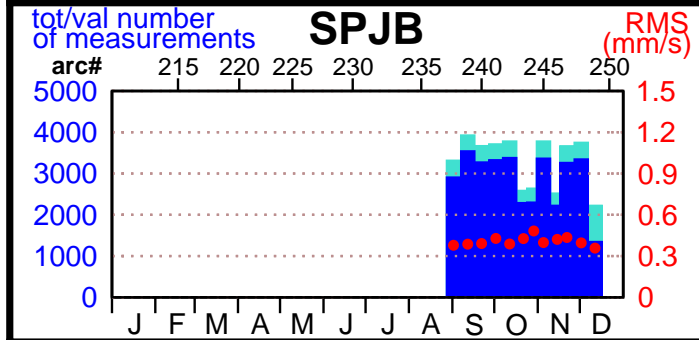

2003 - POE statistics

SPOT2

SPOT4

SPOT5

TOPEX

JASON1

ENVISAT