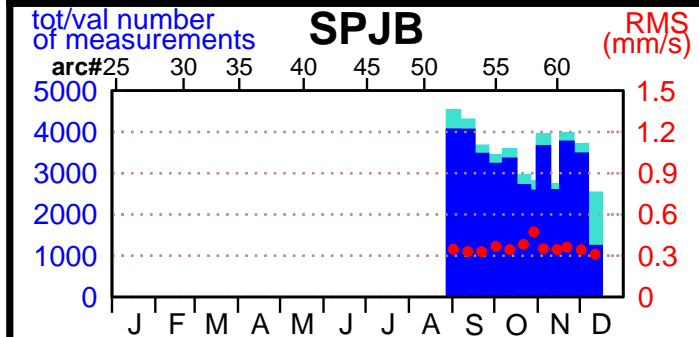

2003 - POE statistics

SPOT2

SPOT4

SPOT5

TOPEX

JASON1

ENVISAT