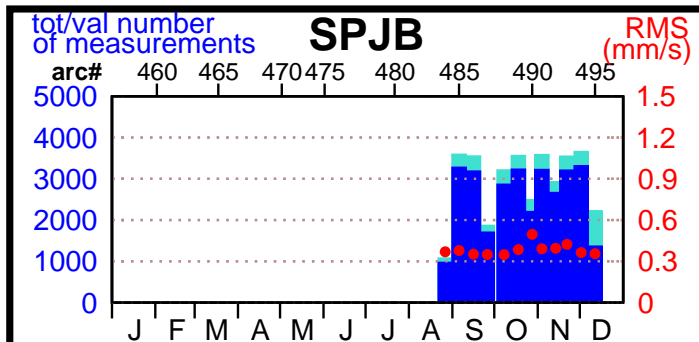

2003 - POE statistics

SPOT2

SPOT4

SPOT5

TOPEX

JASON1

ENVISAT