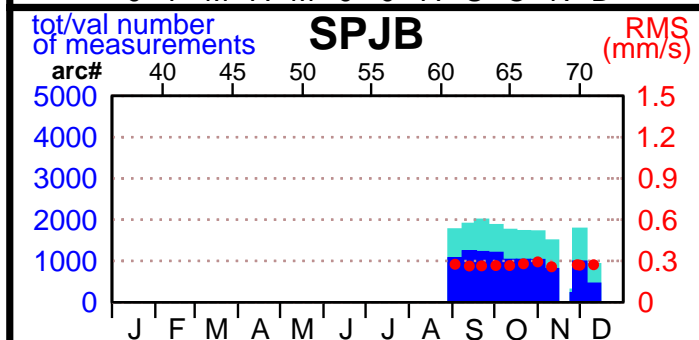

2003 - POE statistics

SPOT2

SPOT4

SPOT5

TOPEX

JASON1

ENVISAT