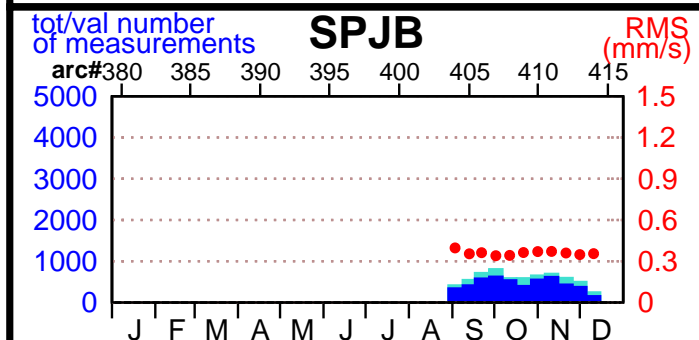

2003 - POE statistics

SPOT2

SPOT4

SPOT5

TOPEX

JASON1

ENVISAT