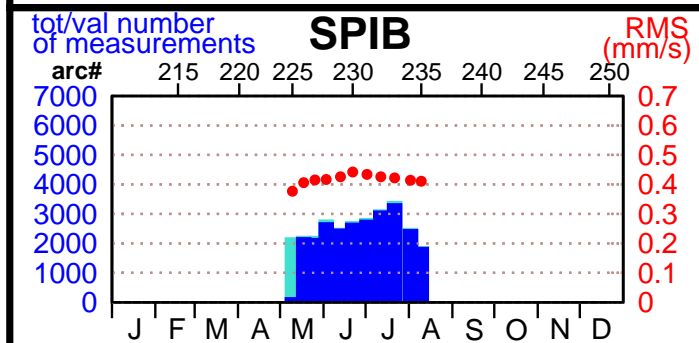

2003 - POE statistics

SPOT2

SPOT4

SPOT5

TOPEX

JASON1

ENVISAT