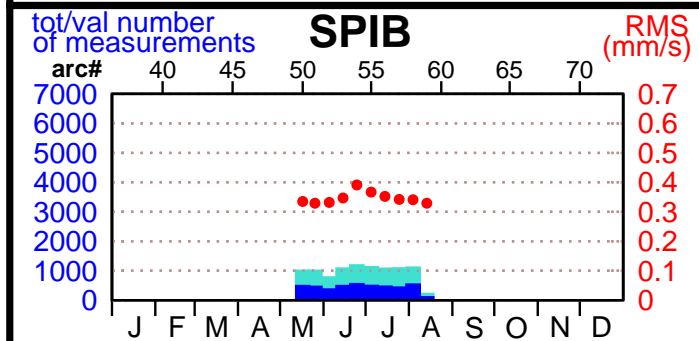

2003 - POE statistics

SPOT2

SPOT4

SPOT5

TOPEX

JASON1

ENVISAT