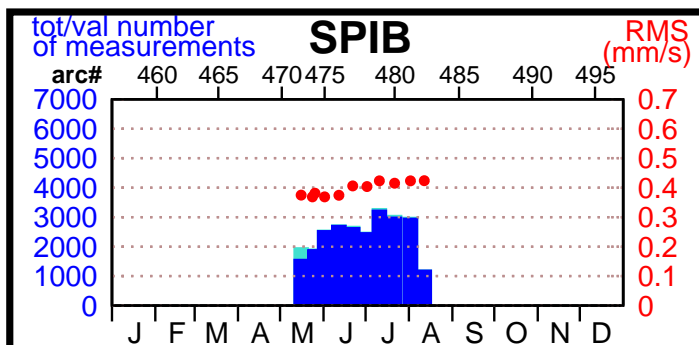

2003 - POE statistics

SPOT2

SPOT4

SPOT5

TOPEX

JASON1

ENVISAT