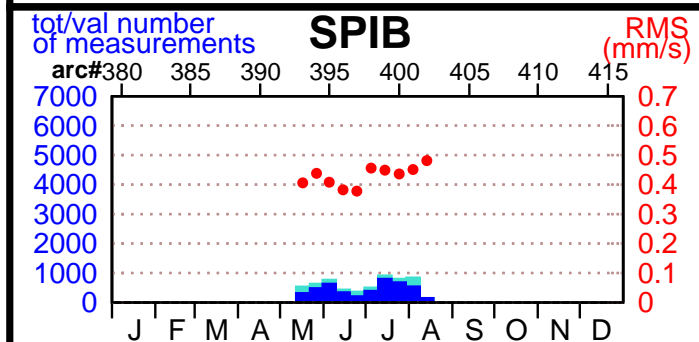

2003 - POE statistics

SPOT2

SPOT4

SPOT5

TOPEX

JASON1

ENVISAT