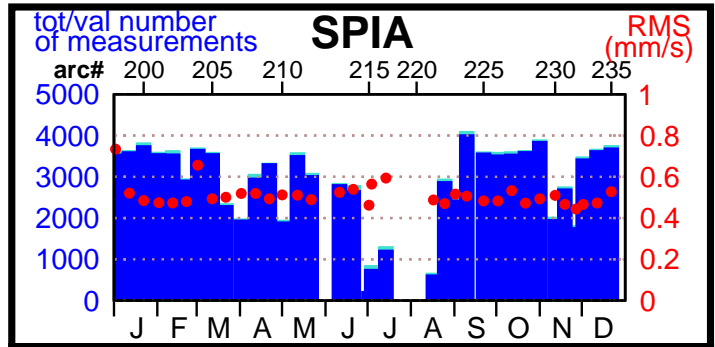

1997 - POE statistics

SPOT2

TOPEX