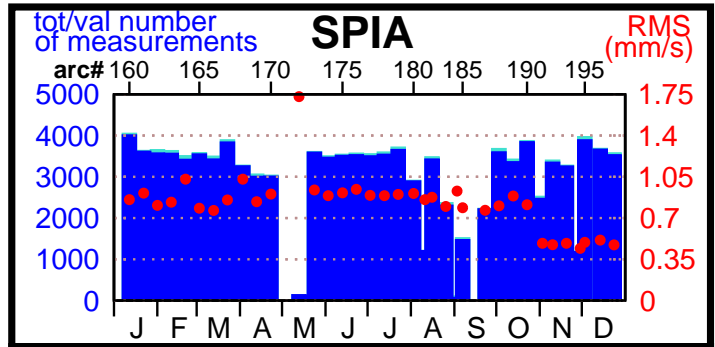

1996 - POE statistics

SPOT2

TOPEX