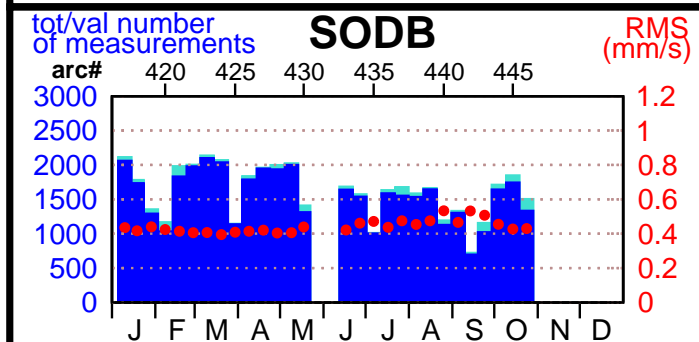

2004 - POE statistics

SPOT2

SPOT4

SPOT5

TOPEX

JASON1

ENVISAT