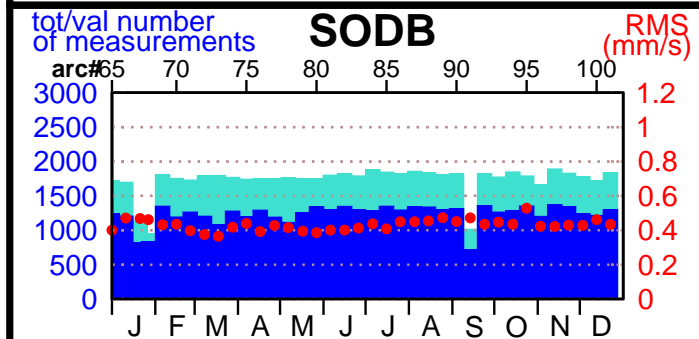

2004 - POE statistics

SPOT2

SPOT4

SPOT5

TOPEX

JASON1

ENVISAT