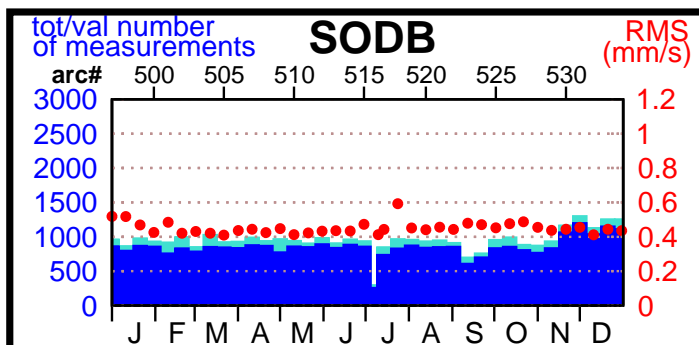

2004 - POE statistics

SPOT2

SPOT4

SPOT5

TOPEX

JASON1

ENVISAT