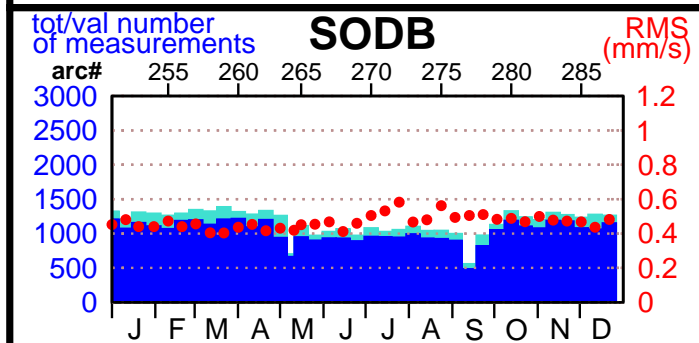

2004 - POE statistics

SPOT2

SPOT4

SPOT5

TOPEX

JASON1

ENVISAT