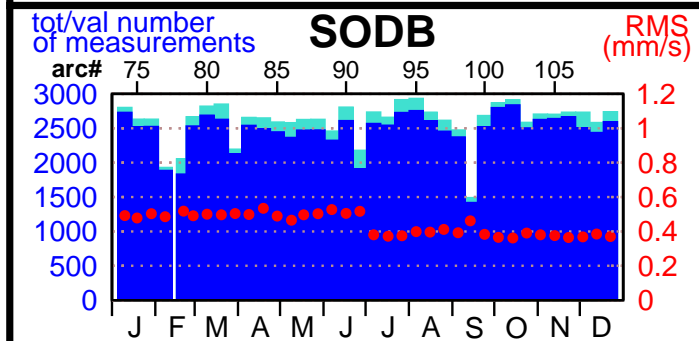

2004 - POE statistics

SPOT2

SPOT4

SPOT5

TOPEX

JASON1

ENVISAT