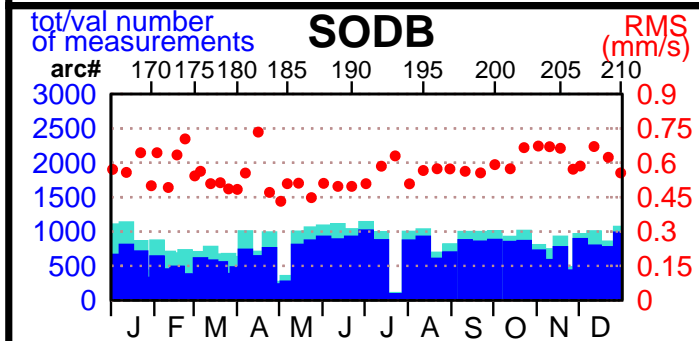

2002 - POE statistics

SPOT2

SPOT4

SPOT5

TOPEX

JASON1

ENVISAT