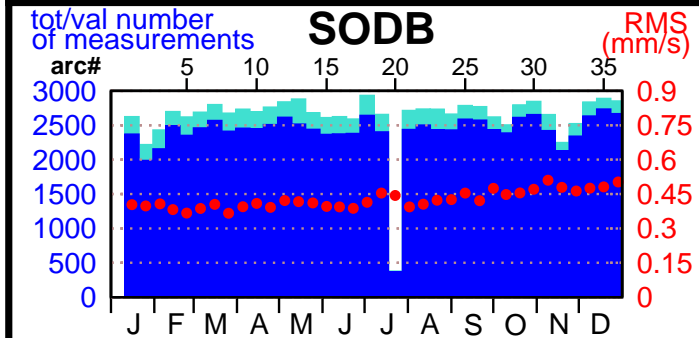

2002 - POE statistics

SPOT2

SPOT4

SPOT5

TOPEX

JASON1

ENVISAT