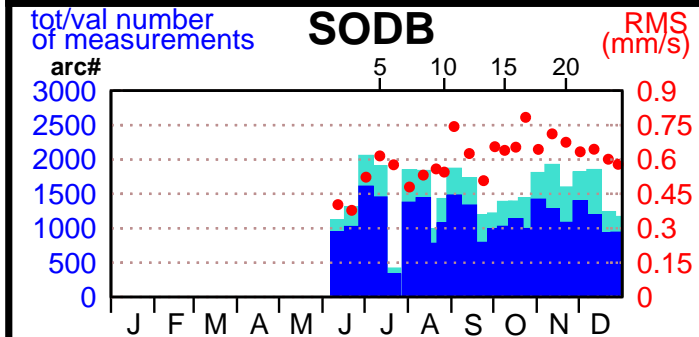

2002 - POE statistics

SPOT2

SPOT4

SPOT5

TOPEX

JASON1

ENVISAT