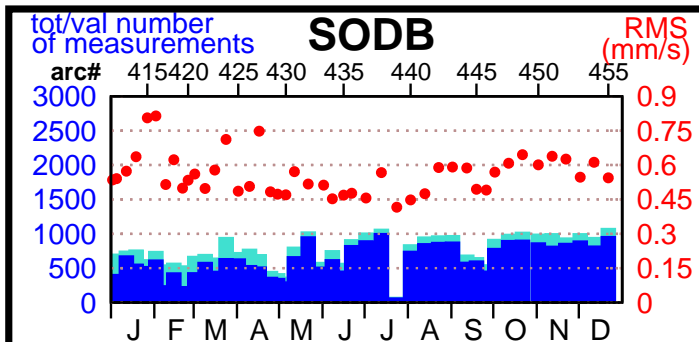

2002 - POE statistics

SPOT2

SPOT4

SPOT5

TOPEX

JASON1

ENVISAT