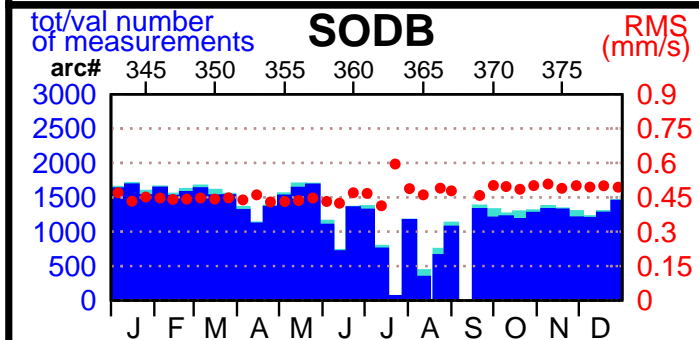

2002 - POE statistics

SPOT2

SPOT4

SPOT5

TOPEX

JASON1

ENVISAT