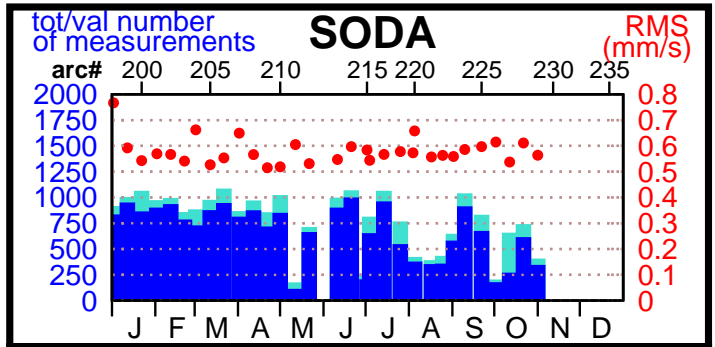

1997 - POE statistics

SPOT2

TOPEX