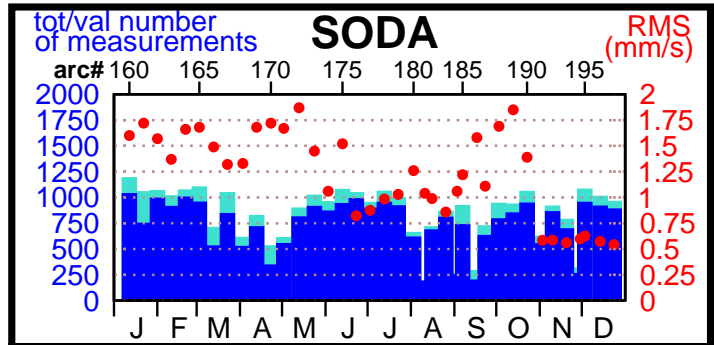

1996 - POE statistics

SPOT2

TOPEX