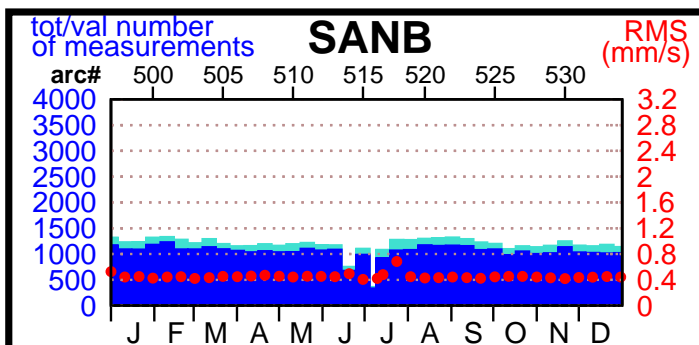

2004 - POE statistics

SPOT2

SPOT4

SPOT5

TOPEX

JASON1

ENVISAT