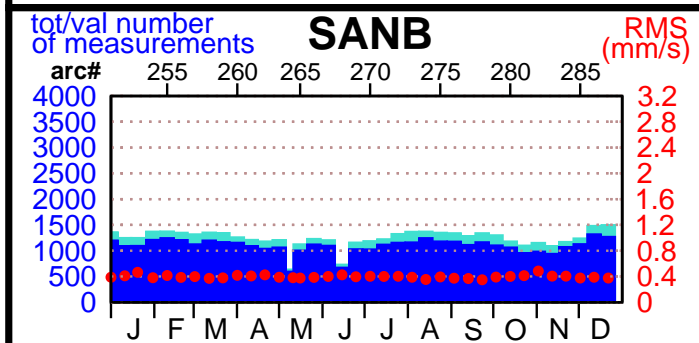

2004 - POE statistics

SPOT2

SPOT4

SPOT5

TOPEX

JASON1

ENVISAT