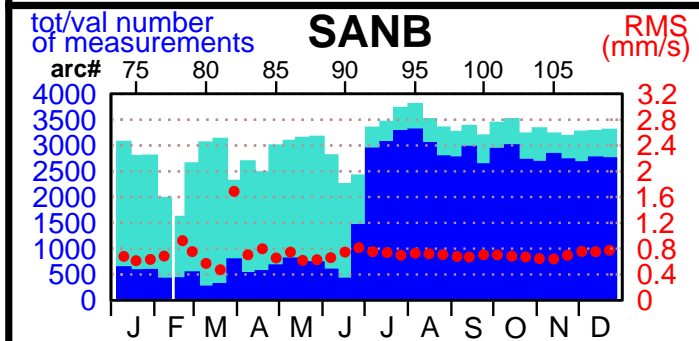

2004 - POE statistics

SPOT2

SPOT4

SPOT5

TOPEX

JASON1

ENVISAT