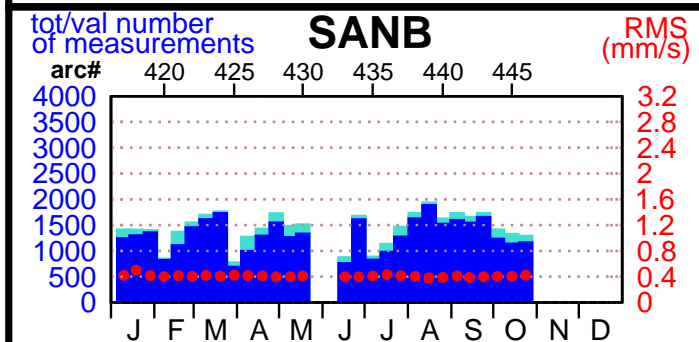

2004 - POE statistics

SPOT2

SPOT4

SPOT5

TOPEX

JASON1

ENVISAT