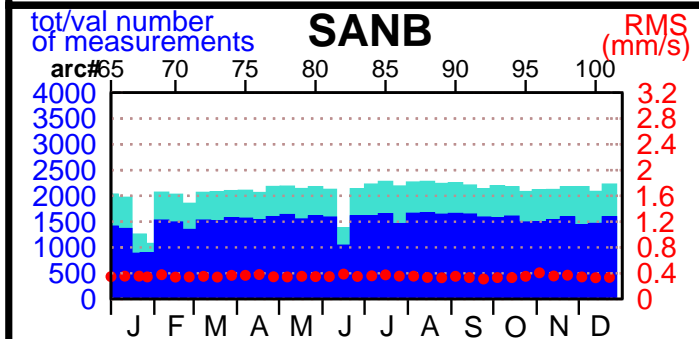

2004 - POE statistics

SPOT2

SPOT4

SPOT5

TOPEX

JASON1

ENVISAT