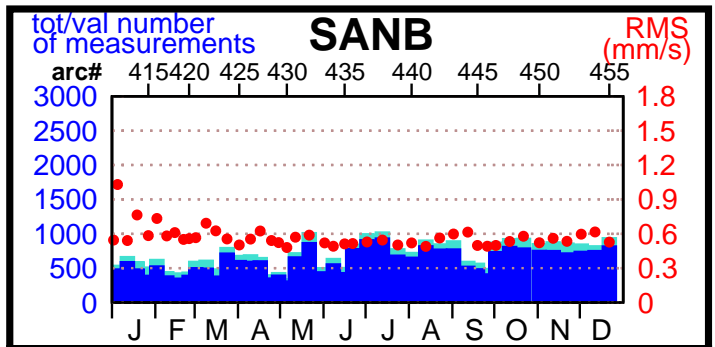

2002 - POE statistics

SPOT2

SPOT4

SPOT5

TOPEX

JASON1

ENVISAT