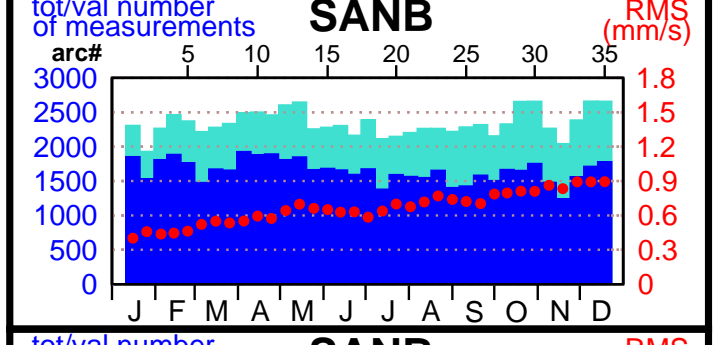

2002 - POE statistics

SPOT2

SPOT4

SPOT5

TOPEX

JASON1

ENVISAT