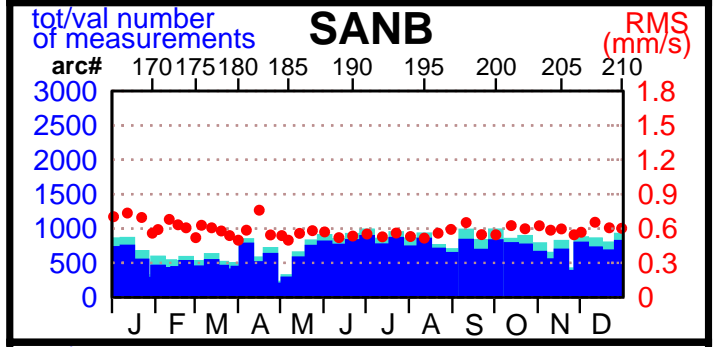

2002 - POE statistics

SPOT2

SPOT4

SPOT5

TOPEX

JASON1

ENVISAT