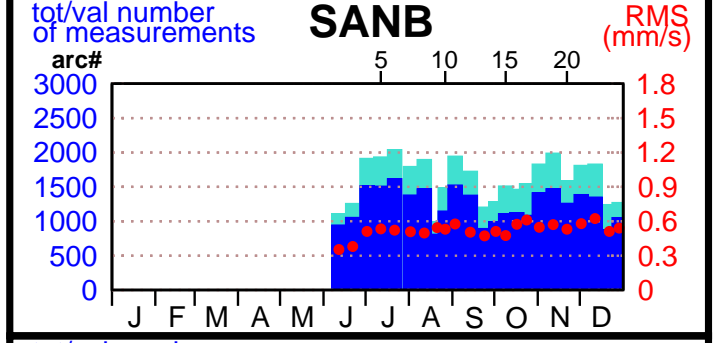

2002 - POE statistics

SPOT2

SPOT4

SPOT5

TOPEX

JASON1

ENVISAT