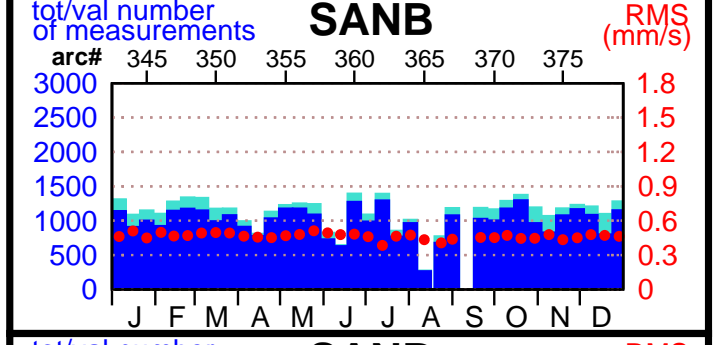

2002 - POE statistics

SPOT2

SPOT4

SPOT5

TOPEX

JASON1

ENVISAT