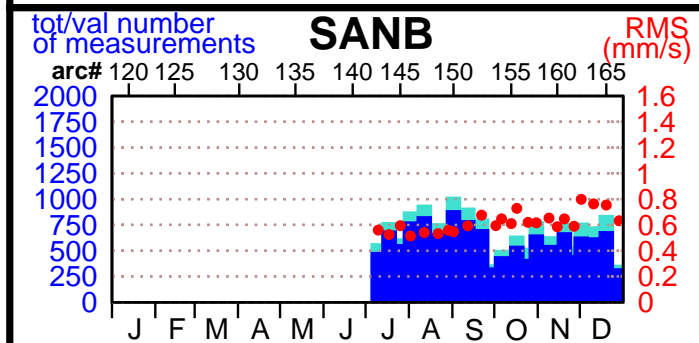

2001 - POE statistics

SPOT2

SPOT4

TOPEX