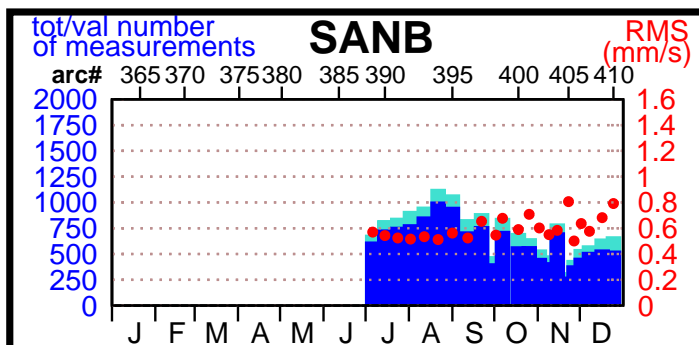

2001 - POE statistics

SPOT2

SPOT4

TOPEX