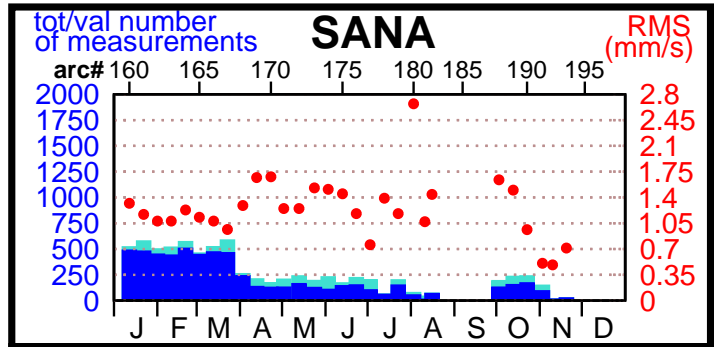

1996 - POE statistics

SPOT2

TOPEX