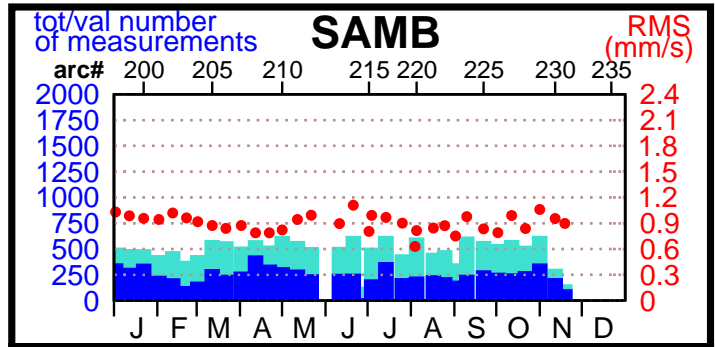

1997 - POE statistics

SPOT2

TOPEX