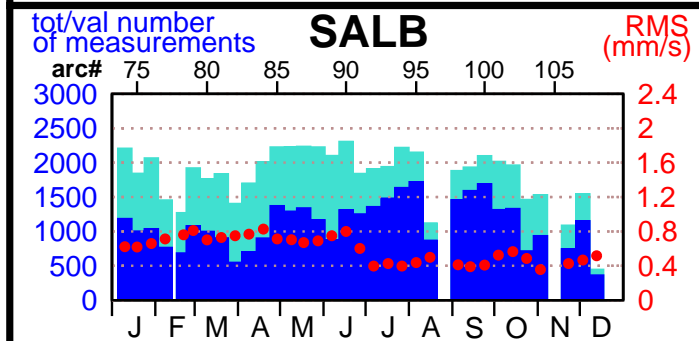

2004 - POE statistics

SPOT2

SPOT4

SPOT5

TOPEX

JASON1

ENVISAT