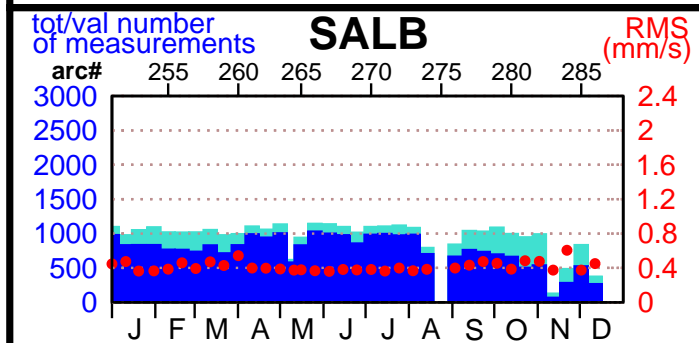

2004 - POE statistics

SPOT2

SPOT4

SPOT5

TOPEX

JASON1

ENVISAT