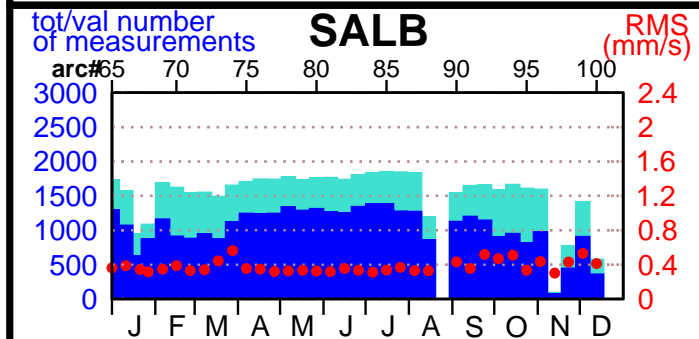

2004 - POE statistics

SPOT2

SPOT4

SPOT5

TOPEX

JASON1

ENVISAT