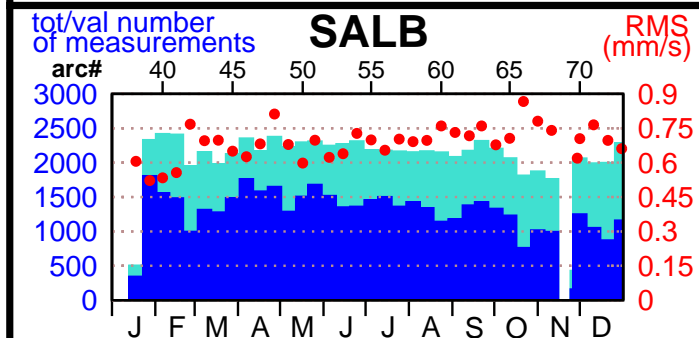

2003 - POE statistics

SPOT2

SPOT4

SPOT5

TOPEX

JASON1

ENVISAT