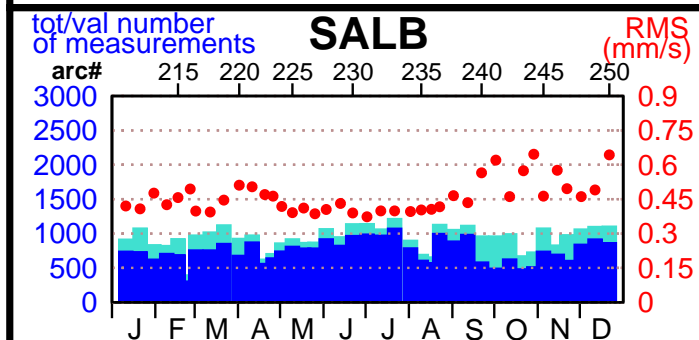

2003 - POE statistics

SPOT2

SPOT4

SPOT5

TOPEX

JASON1

ENVISAT