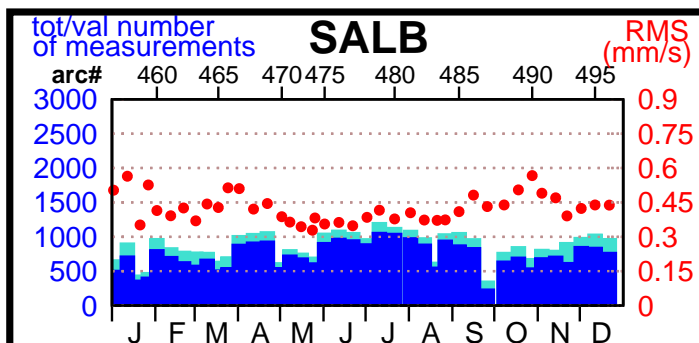

2003 - POE statistics

SPOT2

SPOT4

SPOT5

TOPEX

JASON1

ENVISAT