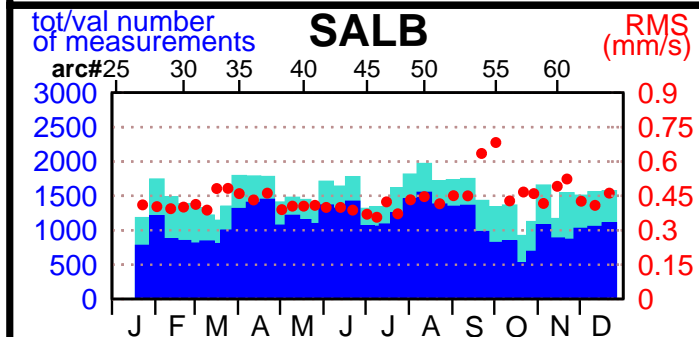

2003 - POE statistics

SPOT2

SPOT4

SPOT5

TOPEX

JASON1

ENVISAT