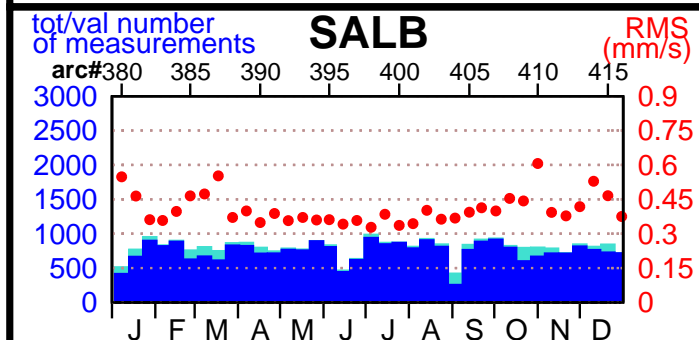

2003 - POE statistics

SPOT2

SPOT4

SPOT5

TOPEX

JASON1

ENVISAT